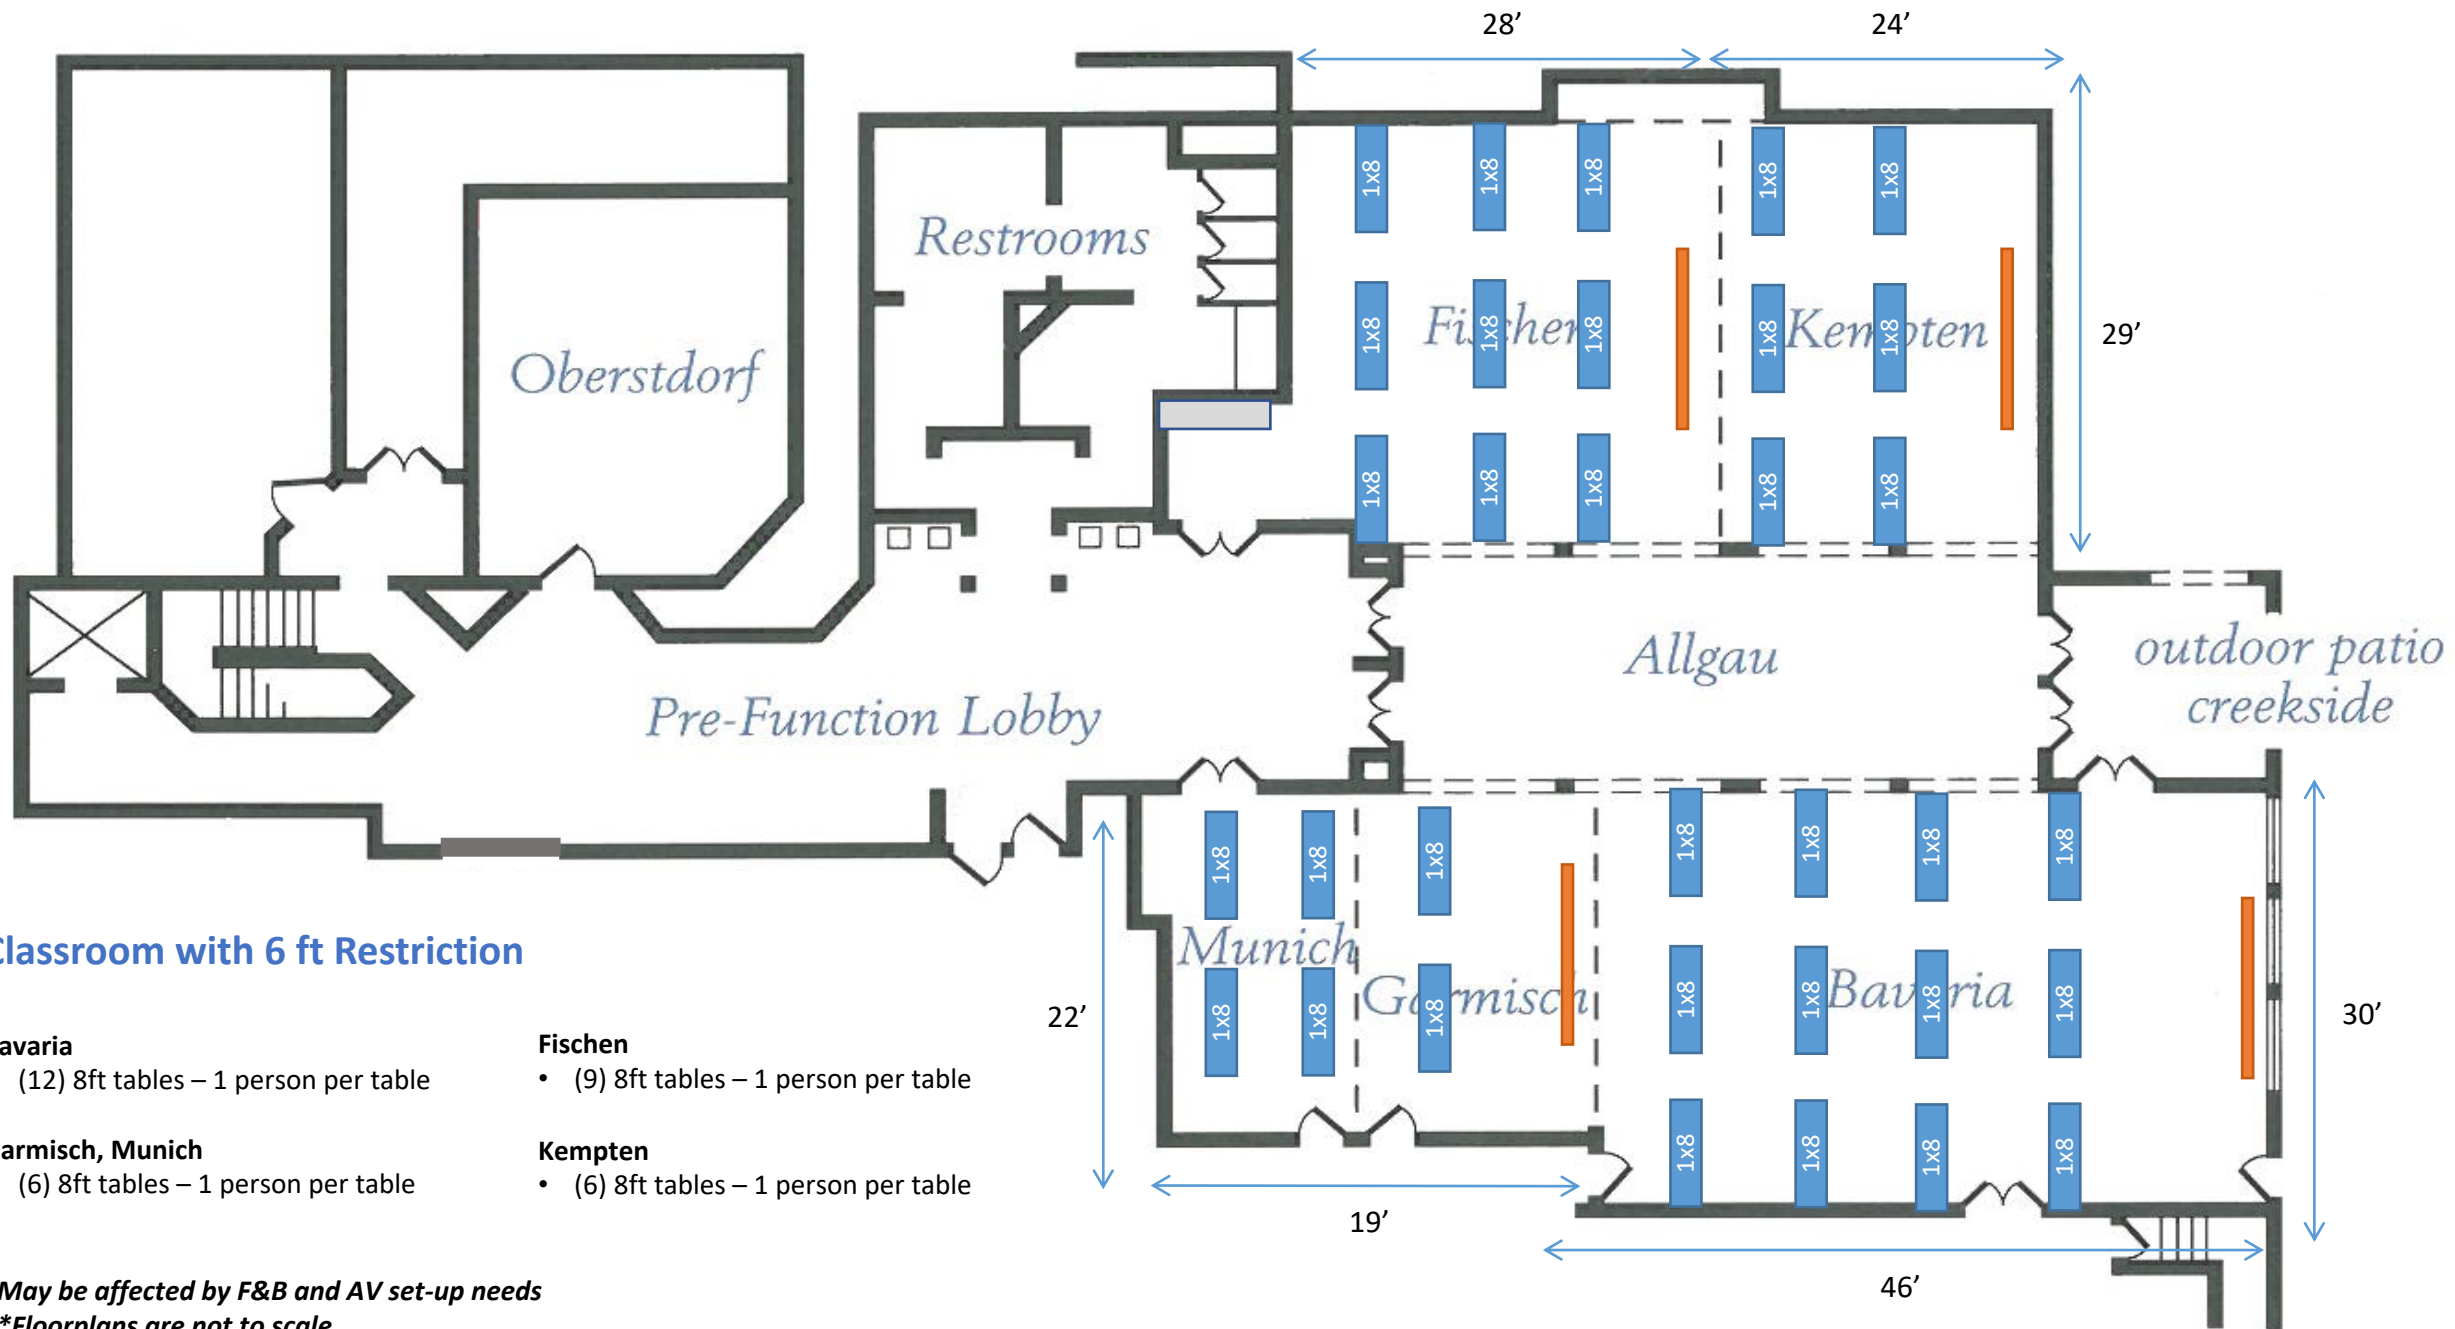

6ft Restriction Meeting Room Capacities – Level 1

Room	Area	Size	Classroom	U-Shape	Hollow Square	Crescent Rounds	Theater
Bavaria, Garmisch, Munich	2032	65' x 22-30'	20	16	18	24	36
Bavaria	1380	46' x 30'	12	12	14	12	24
Garmisch, Munich	652	19' x 22'	6	6	8	8	9
Fischen, Kempten	1508	52' x 29'	12	12	14	18	24
Fischen	812	28' x 29'	9	8	10	8	12
Kempten	696	24' x 29'	6	8	10	6	9

**May be affected by F&B and AV set-up needs*

***Floorplans are not to scale*

Classroom with 6 ft Restriction

Bavaria

- (12) 8ft tables – 1 person per table

Garmisch, Munich

- (6) 8ft tables – 1 person per table

- (16) 8ft tables – 1 person per table

Fischen, Kempten

- (12) 8ft tables – 1 person per table

*May be affected by F&B and AV set-up needs

**Floorplans are not to scale

Hollow Square with 6 ft Restriction

Bavaria, Garmisch, Munich

- (4) 6ft tables – 2 people per table

Kempten

- (3) 6ft tables – 2 people per table

*May be affected by F&B and AV set-up needs

**Floorplans are not to scale

● Indicates seating positions

Theater with 6 ft Restriction