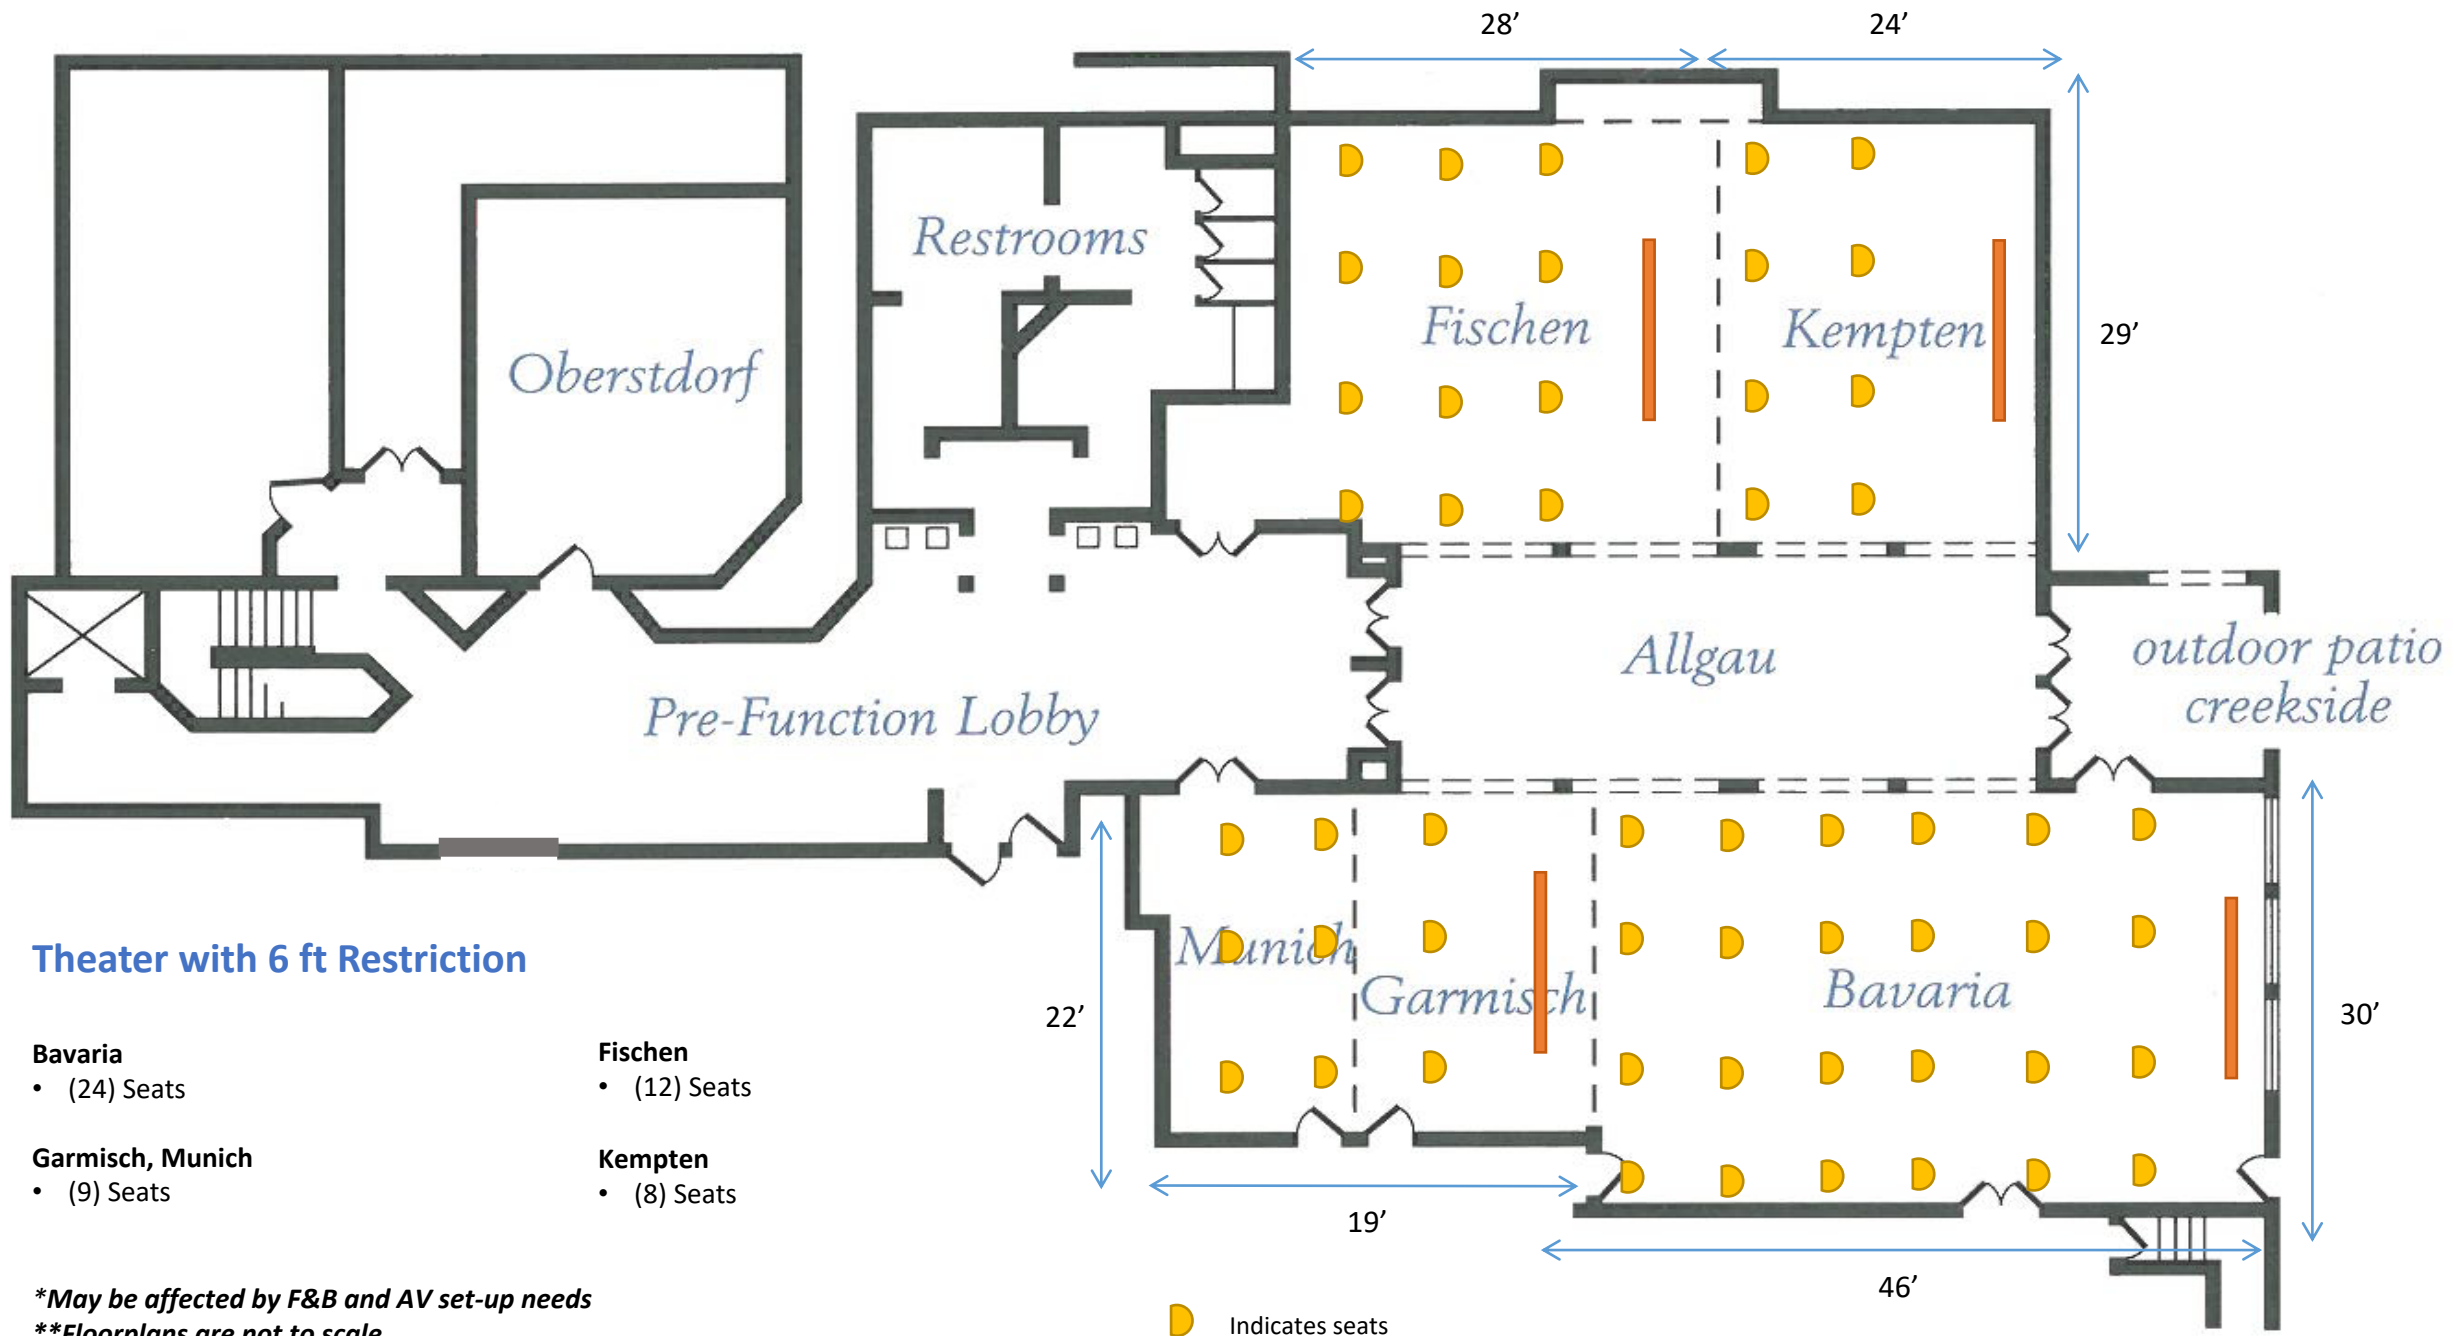

***Floorplans are not to scale*

 Indicates seating positions

Crescent Rounds with 6 ft Restriction

Bavaria

- (6) 6ft tables – 2 people per table

Garmisch, Munich

- (4) 6ft tables – 2 people per table

Fischen

- (4) 6ft tables – 2 people per table

Kempten

- (3) 6ft tables – 2 people per table

*May be affected by F&B and AV set-up needs

**Floorplans are not to scale

● Indicates seating positions

Theater with 6 ft Restriction

Bavaria, Garmisch, Munich

- (36) Seats

Fischen Kempten

- (24) Seats

*May be affected by F&B and AV set-up needs

**Floorplans are not to scale

● Indicates seats

Theater with 6 ft Restriction

Bavaria
• (24) Seats

Garmisch, Munich
• (9) Seats

Fischen
• (12) Seats

Kempten
• (8) Seats

**May be affected by F&B and AV set-up needs*
***Floorplans are not to scale*