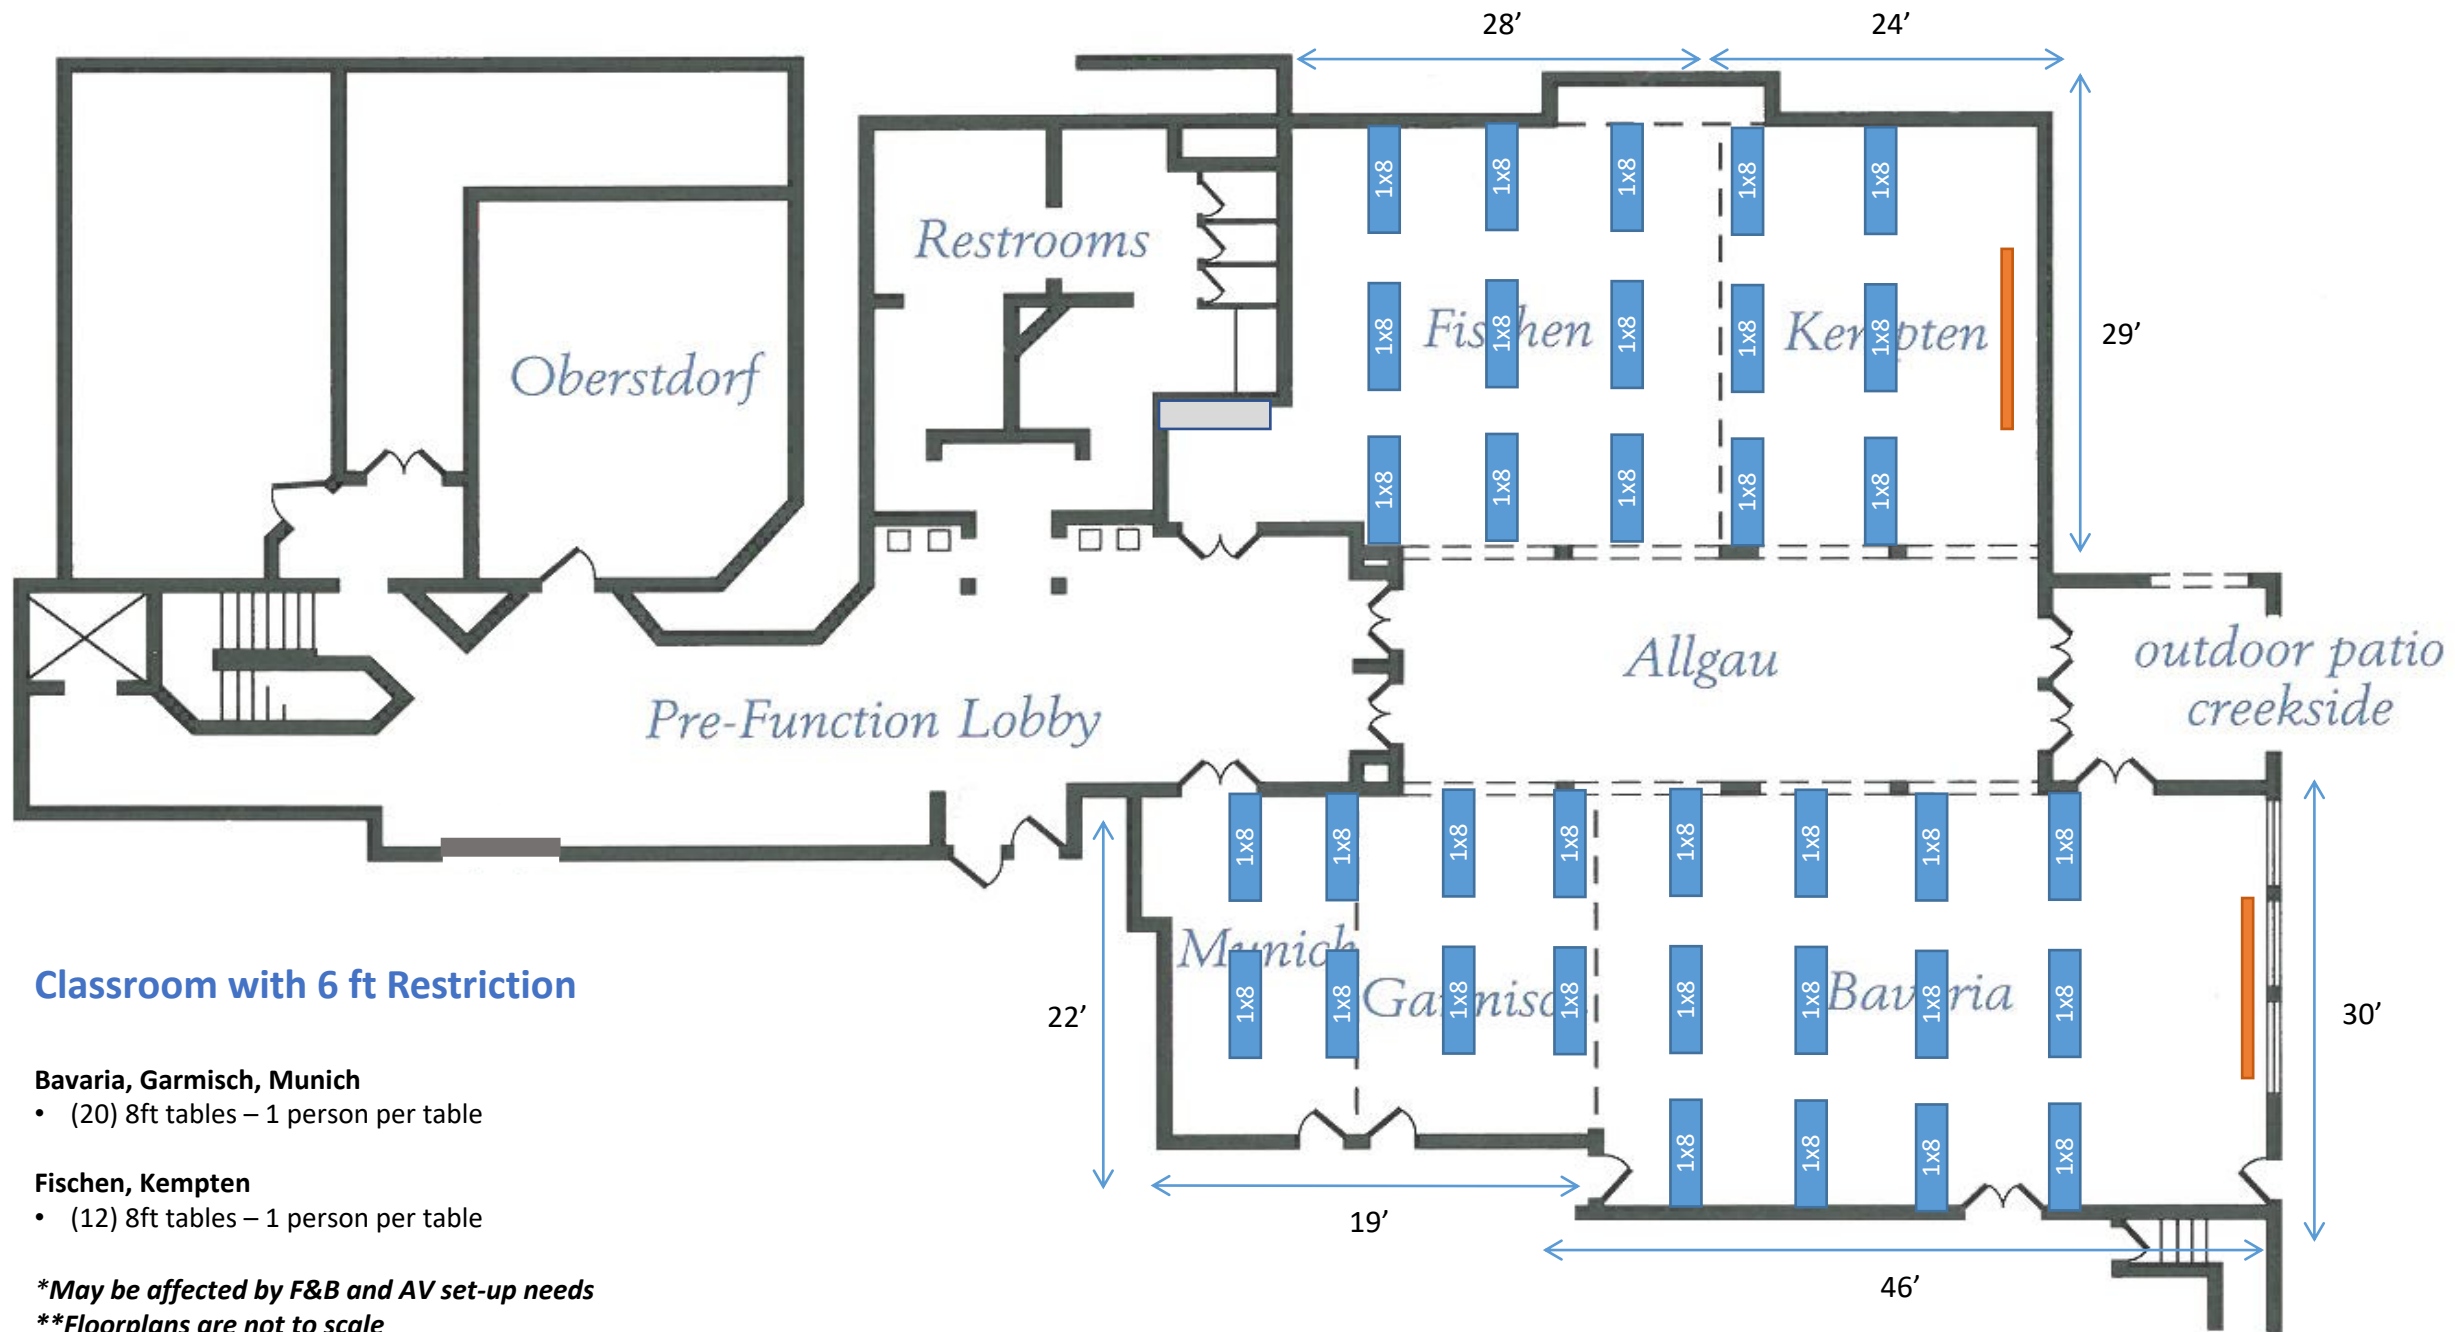

6ft Restriction Meeting Room Capacities – Level 1

Room	Area	Size	Classroom	U-Shape	Hollow Square	Crescent Rounds	Theater
Bavaria, Garmisch, Munich	2032	65' x 22-30'	20	16	18	24	36
Bavaria	1380	46' x 30'	12	12	14	12	24
Garmisch, Munich	652	19' x 22'	6	6	8	8	9
Fischen, Kempten	1508	52' x 29'	12	12	14	18	24
Fischen	812	28' x 29'	9	8	10	8	12
Kempten	696	24' x 29'	6	8	10	6	9

**May be affected by F&B and AV set-up needs*

***Floorplans are not to scale*

Classroom with 6 ft Restriction

Bavaria

- (12) 8ft tables – 1 person per table

Garmisch, Munich

- (6) 8ft tables – 1 person per table

Fischen

- (9) 8ft tables – 1 person per table

Kempten

- (6) 8ft tables – 1 person per table

*May be affected by F&B and AV set-up needs

**Floorplans are not to scale

U-Shape with 6 ft Restriction

Bavaria, Garmisch, Munich

- (16) 8ft tables – 1 person per table

Fischen, Kempten

- (12) 8ft tables – 1 person per table

*May be affected by F&B and AV set-up needs

**Floorplans are not to scale

Hollow Square with 6 ft Restriction

Bavaria, Garmisch, Munich