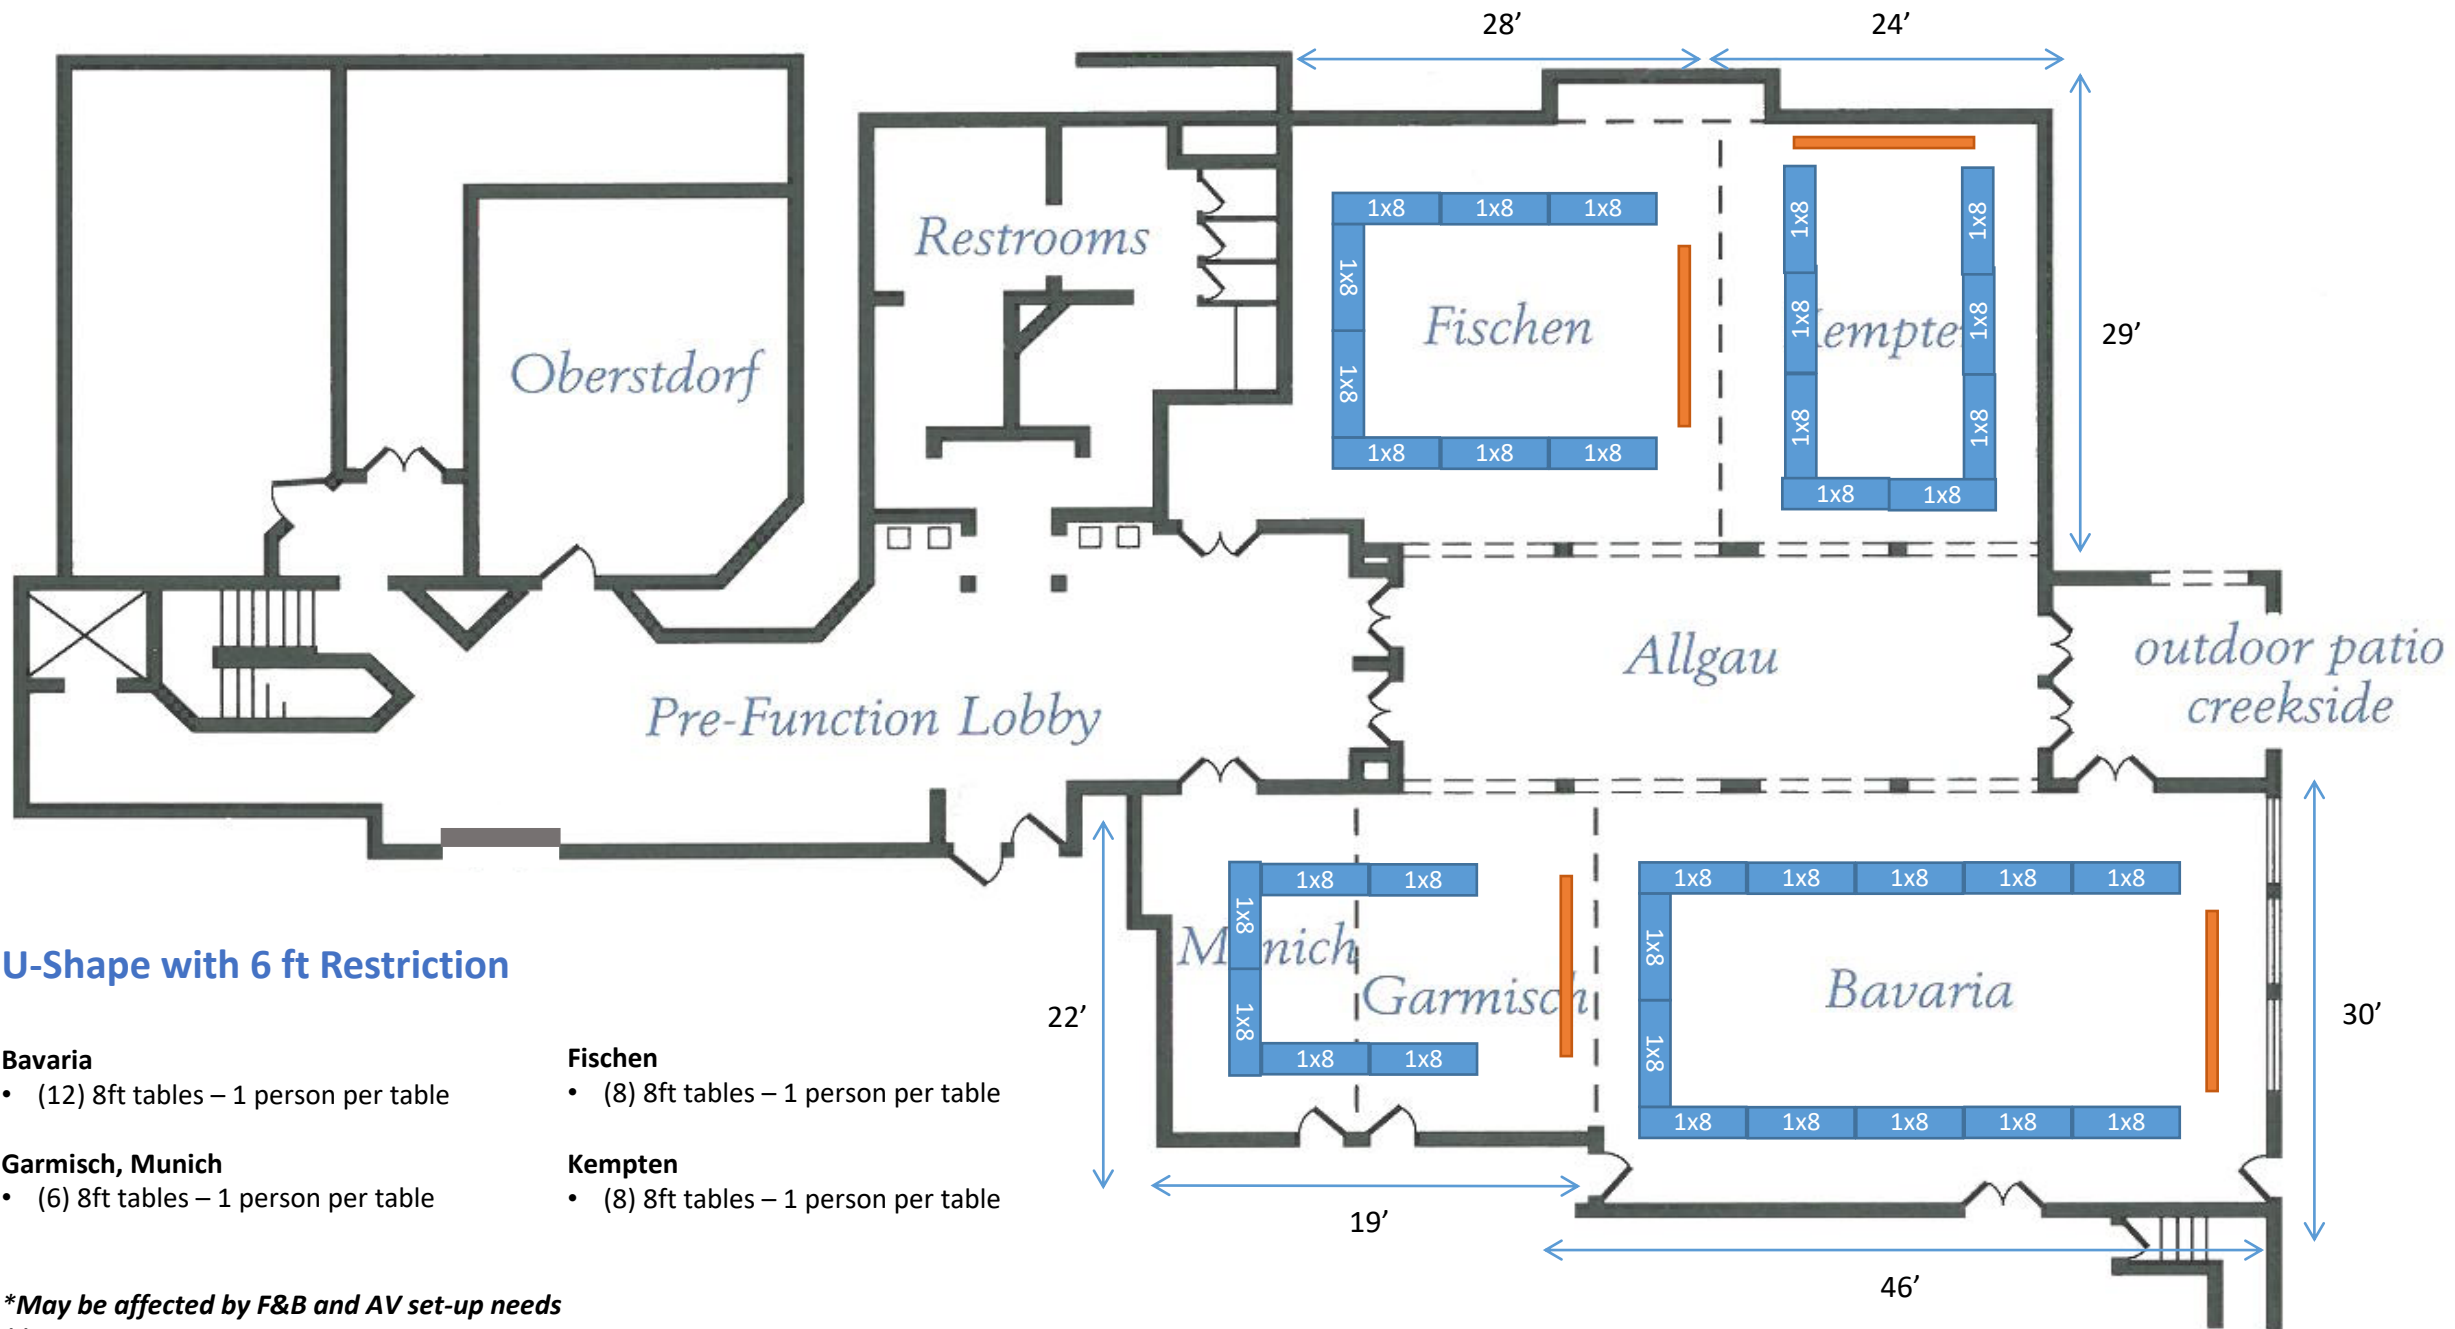

**May be affected by F&B and AV set-up needs*

***Floorplans are not to scale*

Classroom with 6 ft Restriction

Bavaria

- (12) 8ft tables – 1 person per table

Garmisch, Munich

- (6) 8ft tables – 1 person per table

Fischen

- (9) 8ft tables – 1 person per table

Kempten

- (6) 8ft tables – 1 person per table

*May be affected by F&B and AV set-up needs

**Floorplans are not to scale

U-Shape with 6 ft Restriction

Bavaria, Garmisch, Munich

- (16) 8ft tables – 1 person per table

Fischen, Kempten

- (12) 8ft tables – 1 person per table

*May be affected by F&B and AV set-up needs

**Floorplans are not to scale

Hollow Square with 6 ft Restriction

Bavaria, Garmisch, Munich

- (18) 8ft tables – 1 person per table

Fischen, Kempten

- (14) 8ft tables – 1 person per table

**May be affected by F&B and AV set-up needs*

***Floorplans are not to scale*

**May be affected by F&B and AV set-up needs*