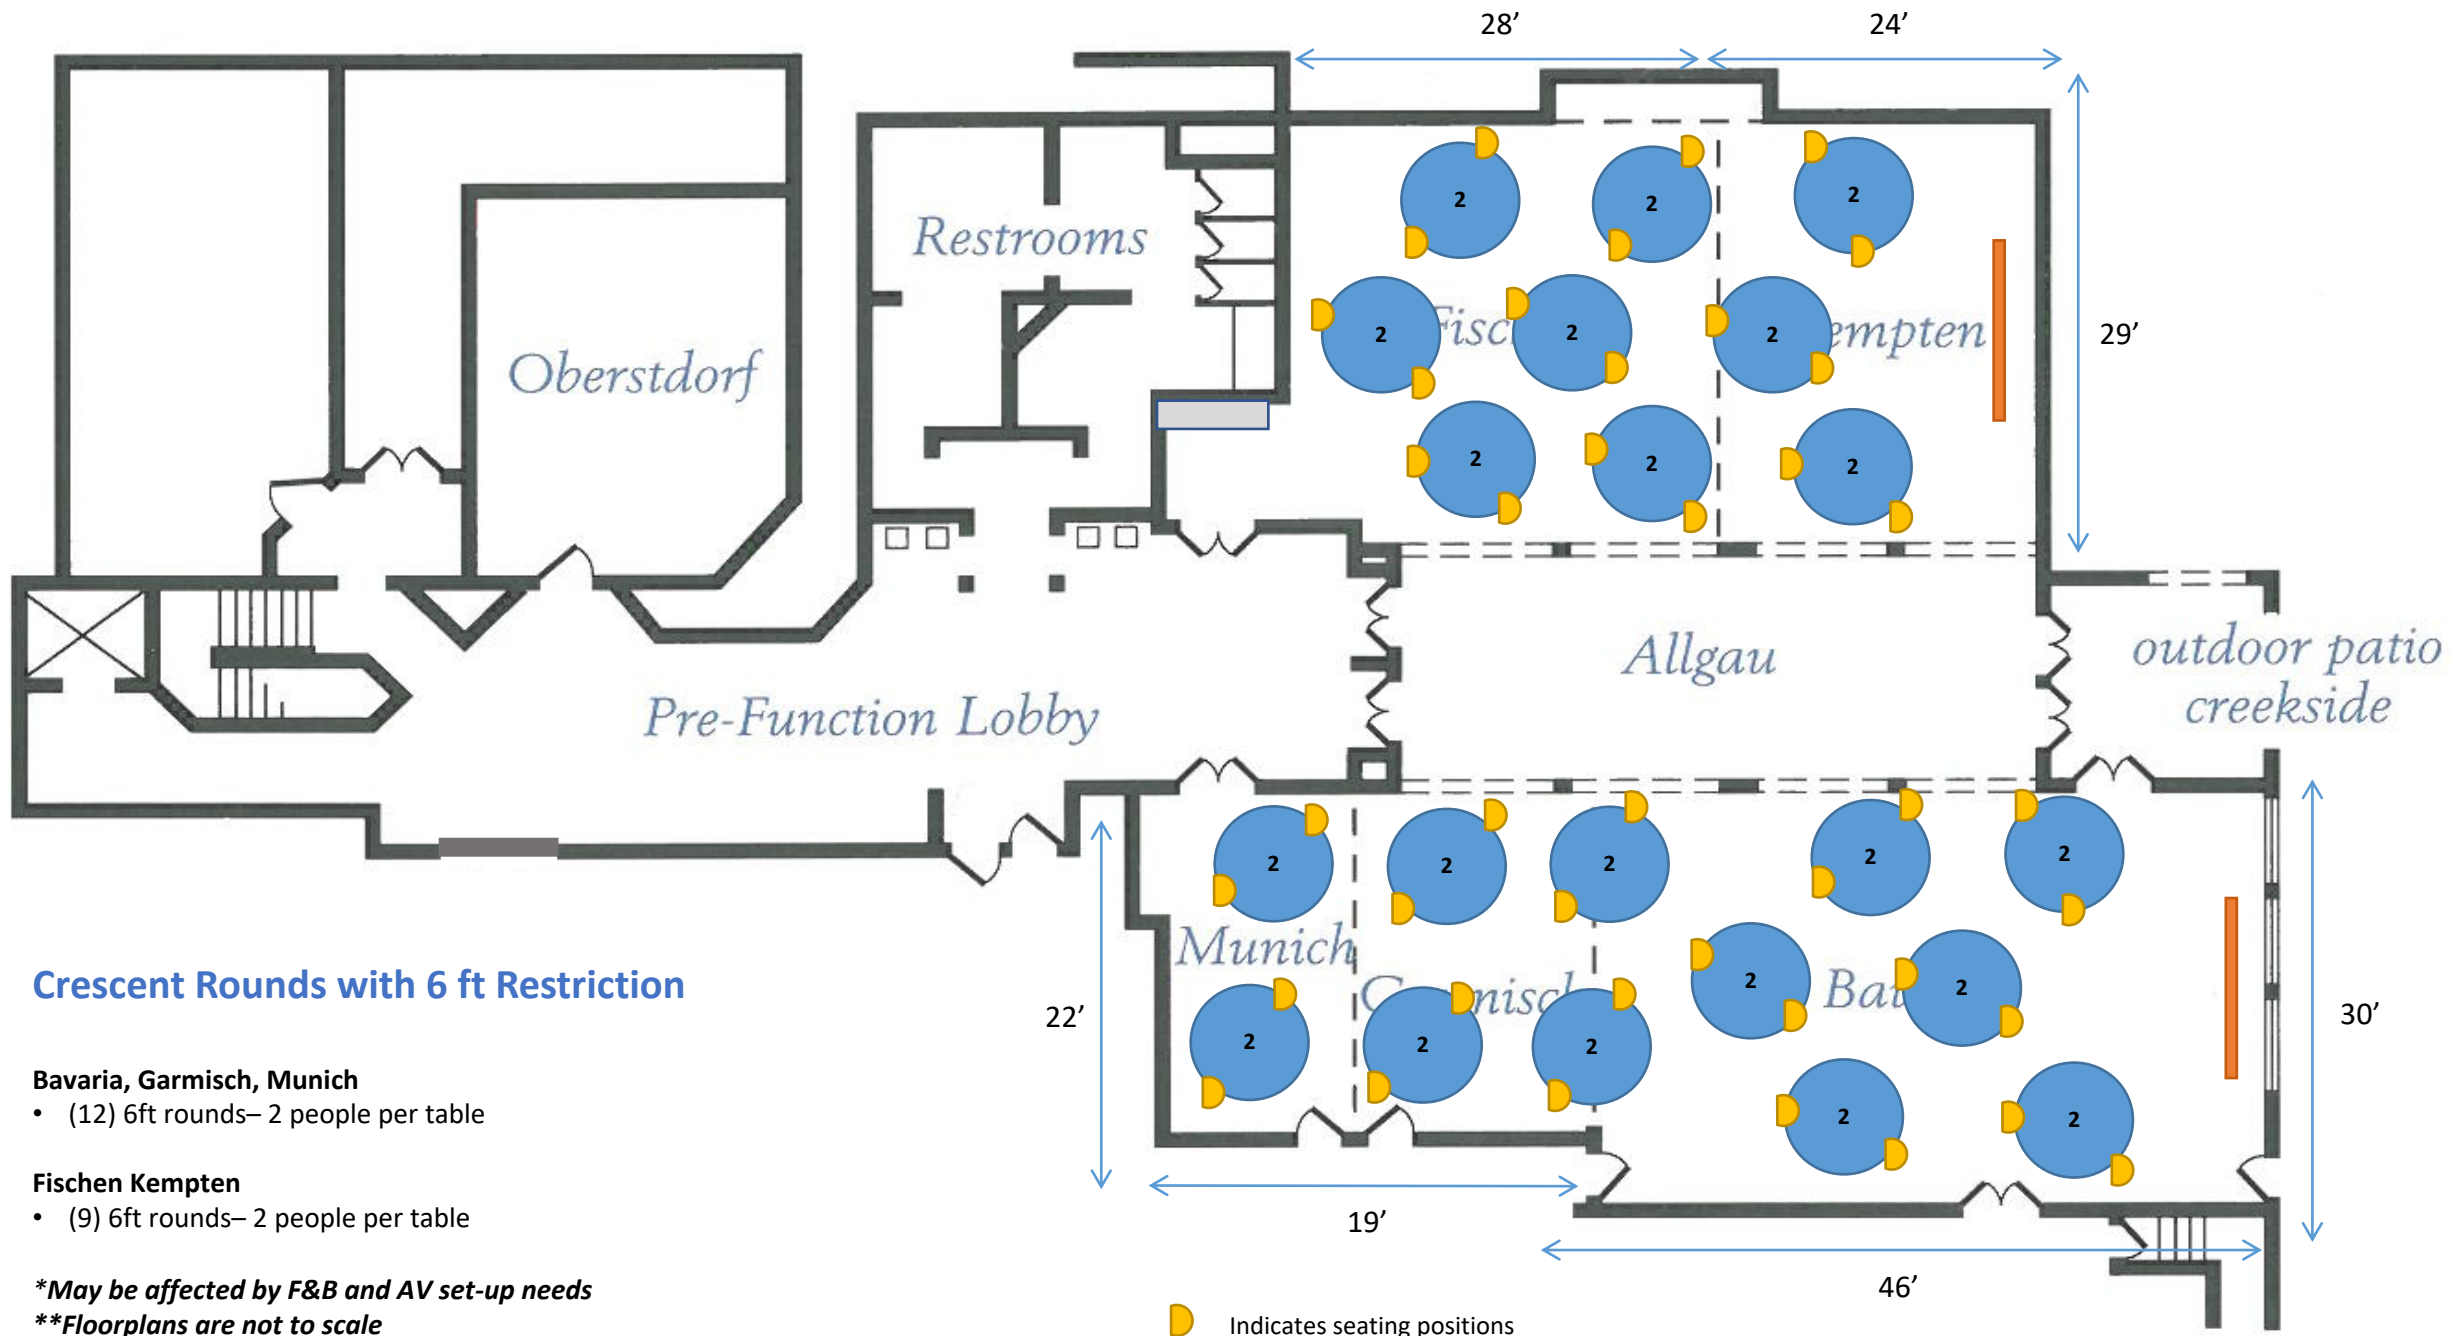

- (16) 8ft tables – 1 person per table

Fischen, Kempten

- (12) 8ft tables – 1 person per table

*May be affected by F&B and AV set-up needs

**Floorplans are not to scale

Hollow Square with 6 ft Restriction

Bavaria, Garmisch, Munich

- (18) 8ft tables – 1 person per table

Fischen, Kempten

- (14) 8ft tables – 1 person per table

**May be affected by F&B and AV set-up needs*

***Floorplans are not to scale*

**May be affected by F&B and AV set-up needs*

***Floorplans are not to scale*

Crescent Rounds with 6 ft Restriction

Bavaria, Garmisch, Munich

- (12) 6ft rounds– 2 people per table

Fischen Kempten

- (9) 6ft rounds– 2 people per table

**May be affected by F&B and AV set-up needs*

***Floorplans are not to scale*

 Indicates seating positions

Crescent Rounds with 6 ft Restriction

Bavaria

- (6) 6ft tables – 2 people per table

Garmisch, Munich

- (4) 6ft tables – 2 people per table

Fischen