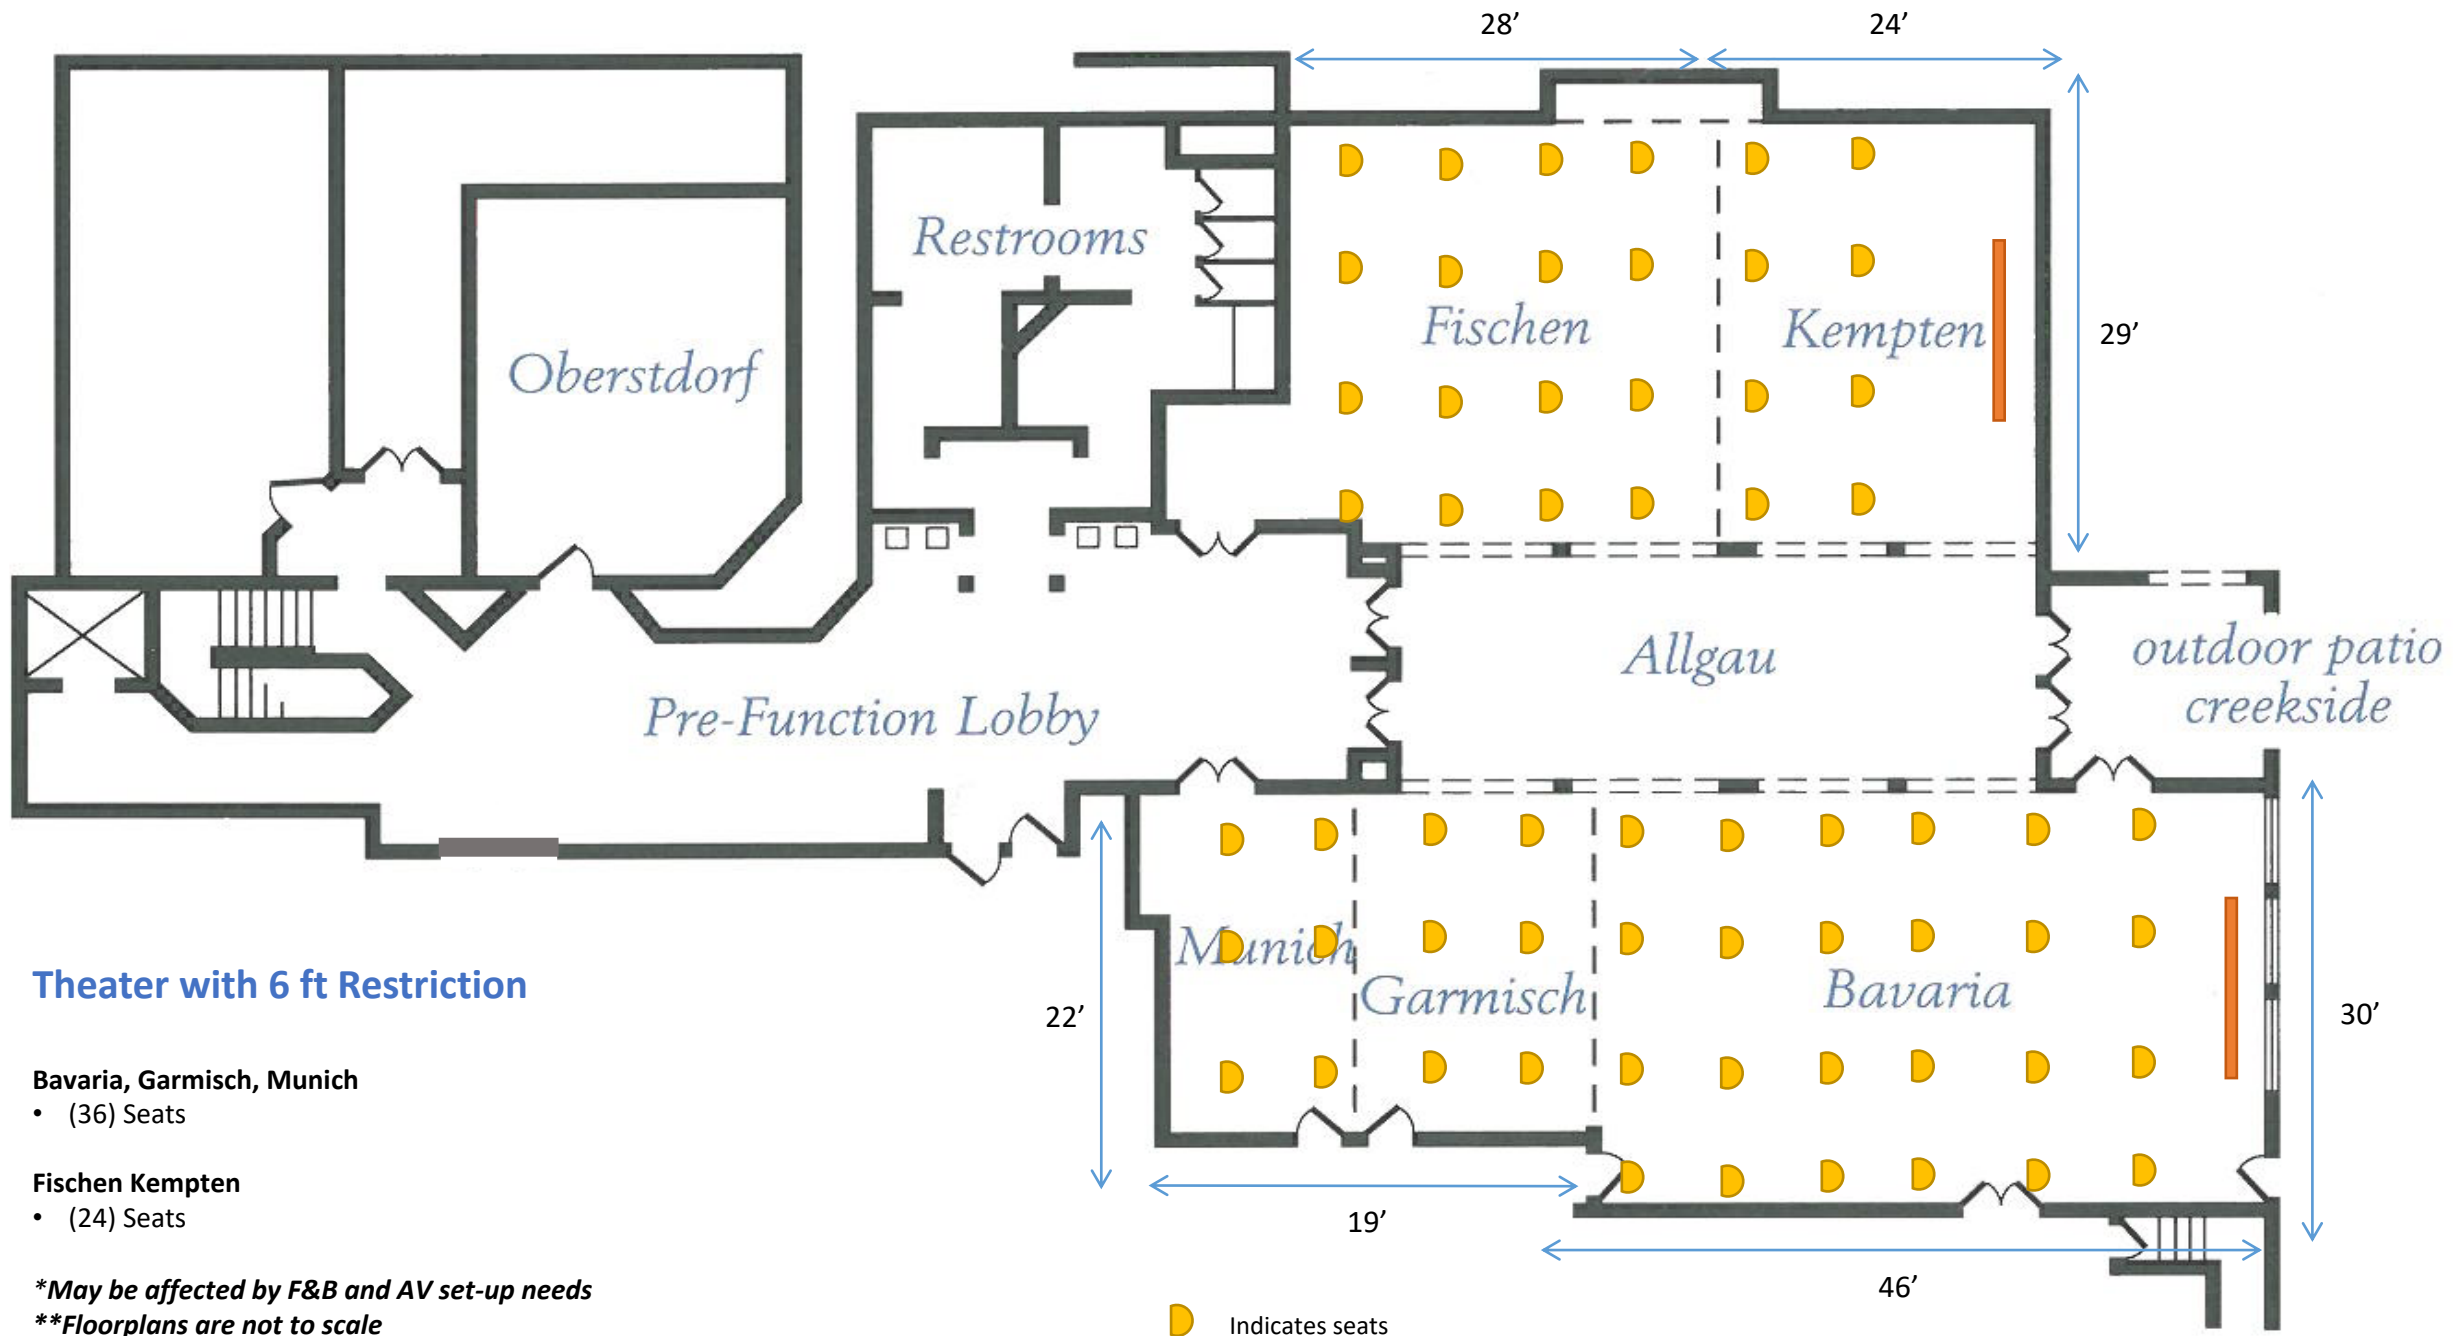

***Floorplans are not to scale*

 Indicates seating positions

Crescent Rounds with 6 ft Restriction

Bavaria

- (6) 6ft tables – 2 people per table

Garmisch, Munich

- (4) 6ft tables – 2 people per table

Fischen

- (4) 6ft tables – 2 people per table

Kempten

- (3) 6ft tables – 2 people per table

*May be affected by F&B and AV set-up needs

**Floorplans are not to scale

● Indicates seating positions

Theater with 6 ft Restriction

Bavaria, Garmisch, Munich

- (36) Seats

Fischen Kempten

- (24) Seats

*May be affected by F&B and AV set-up needs

**Floorplans are not to scale

● Indicates seats

Theater with 6 ft Restriction

Bavaria
• (24) Seats

Garmisch, Munich
• (9) Seats

Fischen
• (12) Seats

Kempten
• (8) Seats

**May be affected by F&B and AV set-up needs*
***Floorplans are not to scale*