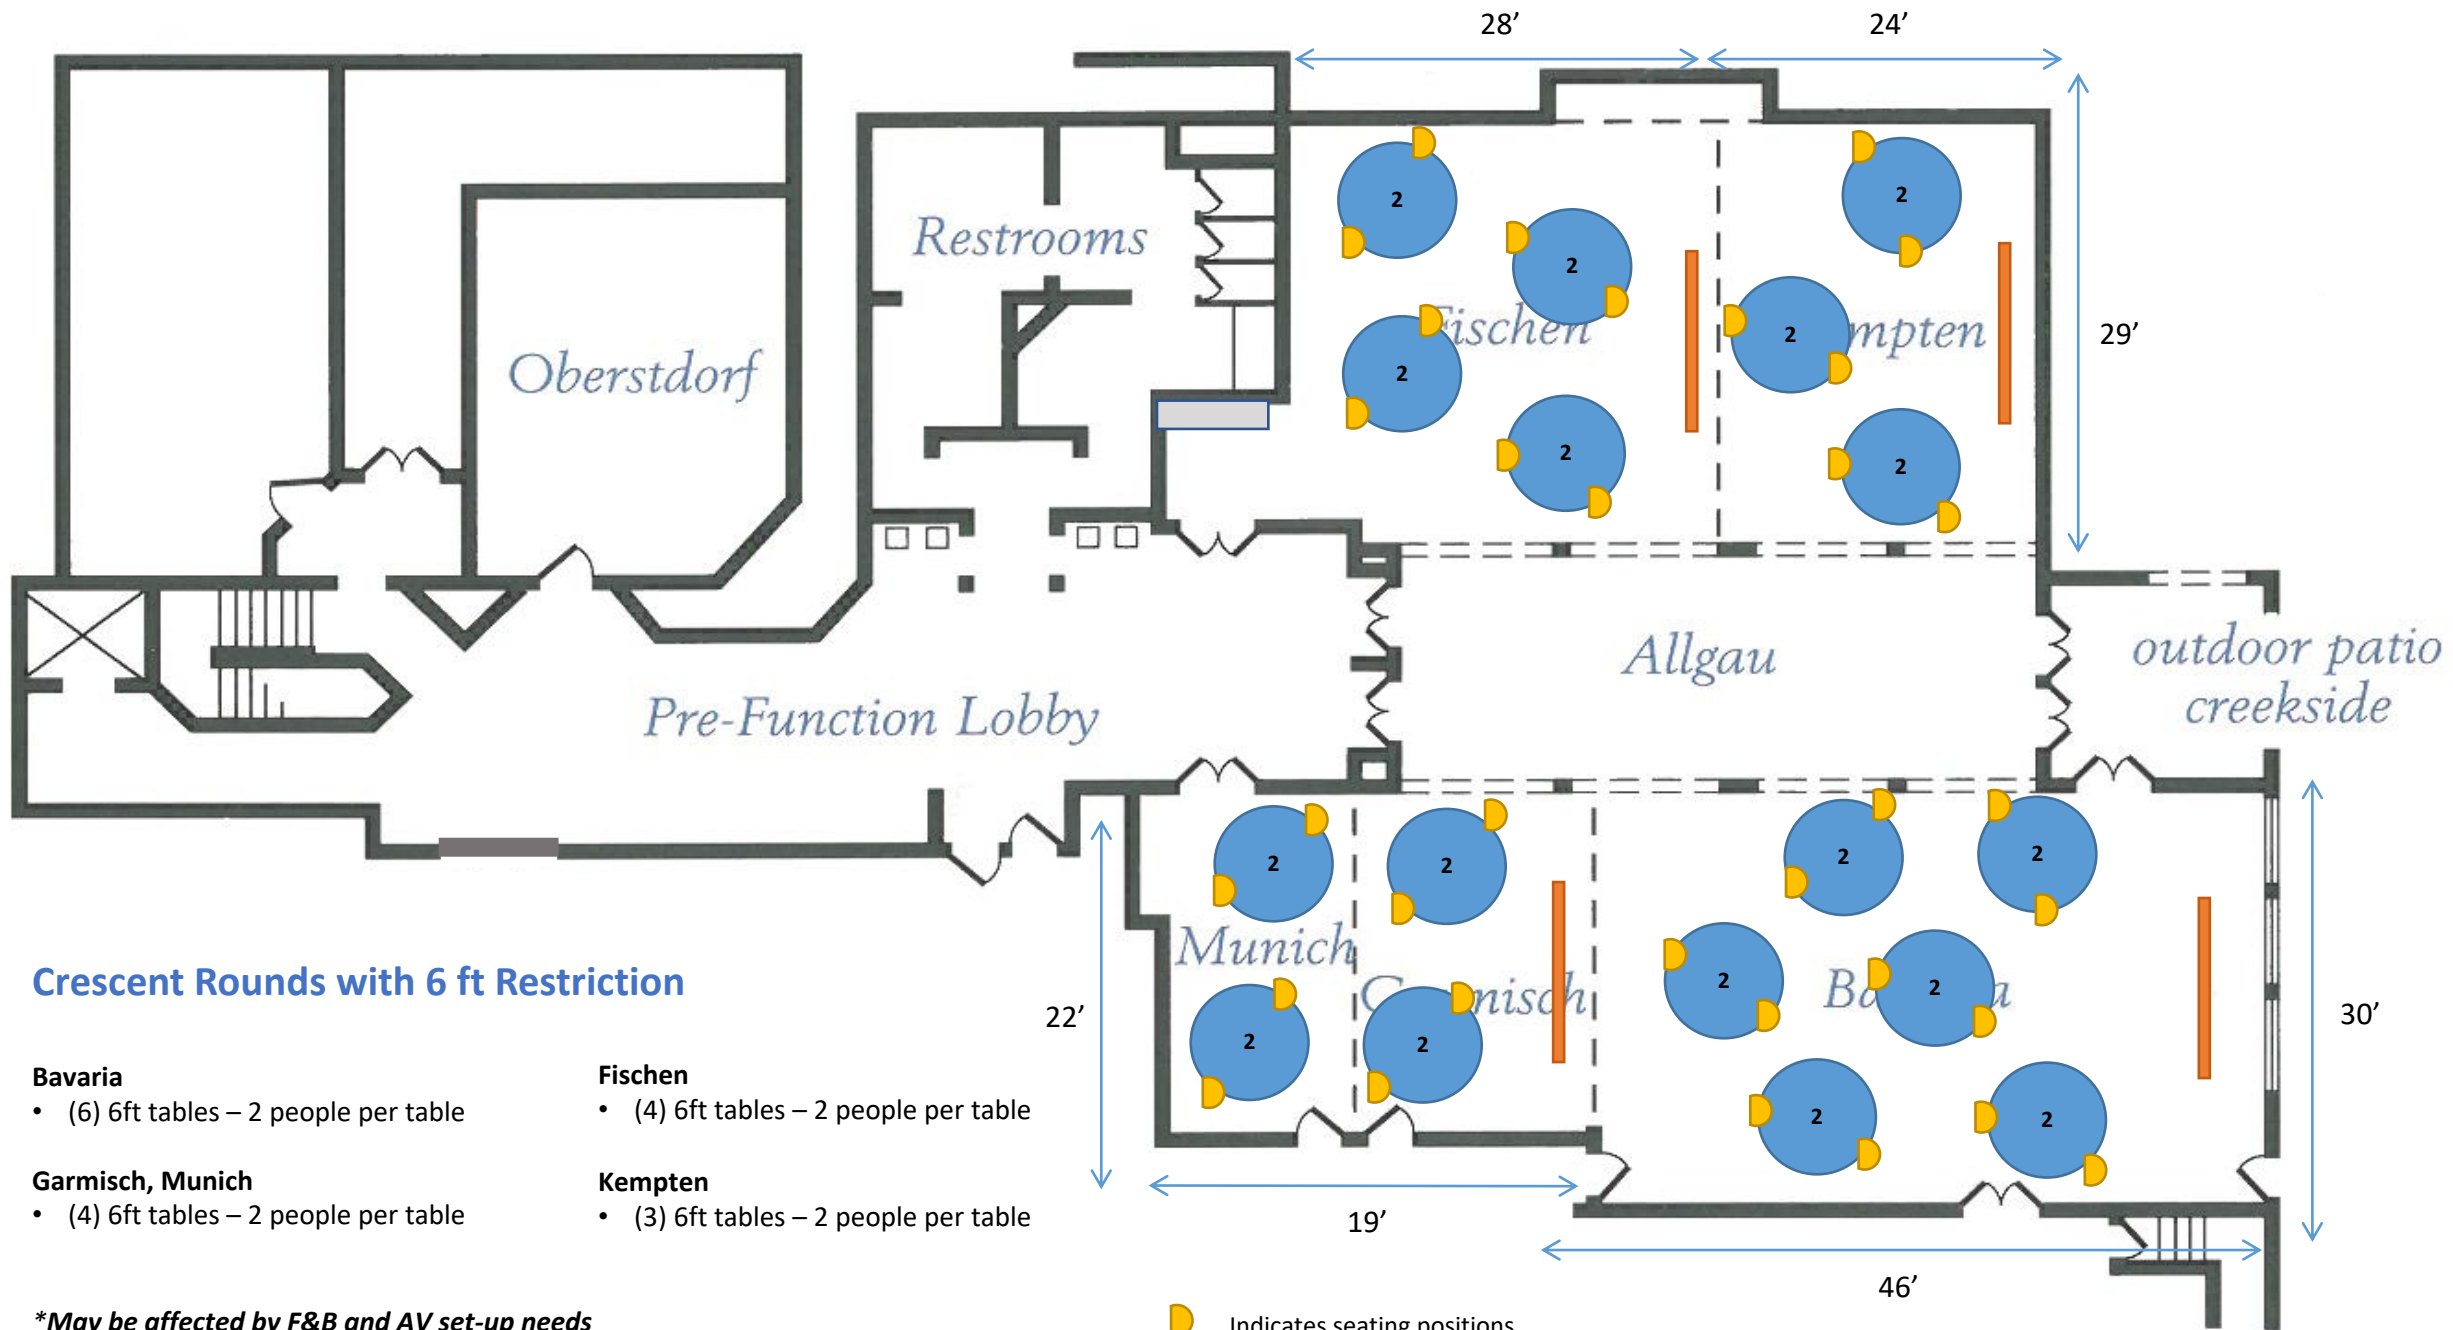

- (18) 8ft tables – 1 person per table

Fischen, Kempten

- (14) 8ft tables – 1 person per table

**May be affected by F&B and AV set-up needs*

***Floorplans are not to scale*

**May be affected by F&B and AV set-up needs*

***Floorplans are not to scale*

Crescent Rounds with 6 ft Restriction

Bavaria, Garmisch, Munich

- (12) 6ft rounds– 2 people per table

Fischen Kempten

- (9) 6ft rounds– 2 people per table

**May be affected by F&B and AV set-up needs*

***Floorplans are not to scale*

 Indicates seating positions

Crescent Rounds with 6 ft Restriction

Bavaria

- (6) 6ft tables – 2 people per table

Garmisch, Munich

- (4) 6ft tables – 2 people per table

Fischen

- (4) 6ft tables – 2 people per table

Kempten

- (3) 6ft tables – 2 people per table

*May be affected by F&B and AV set-up needs

**Floorplans are not to scale

● Indicates seating positions

Theater with 6 ft Restriction