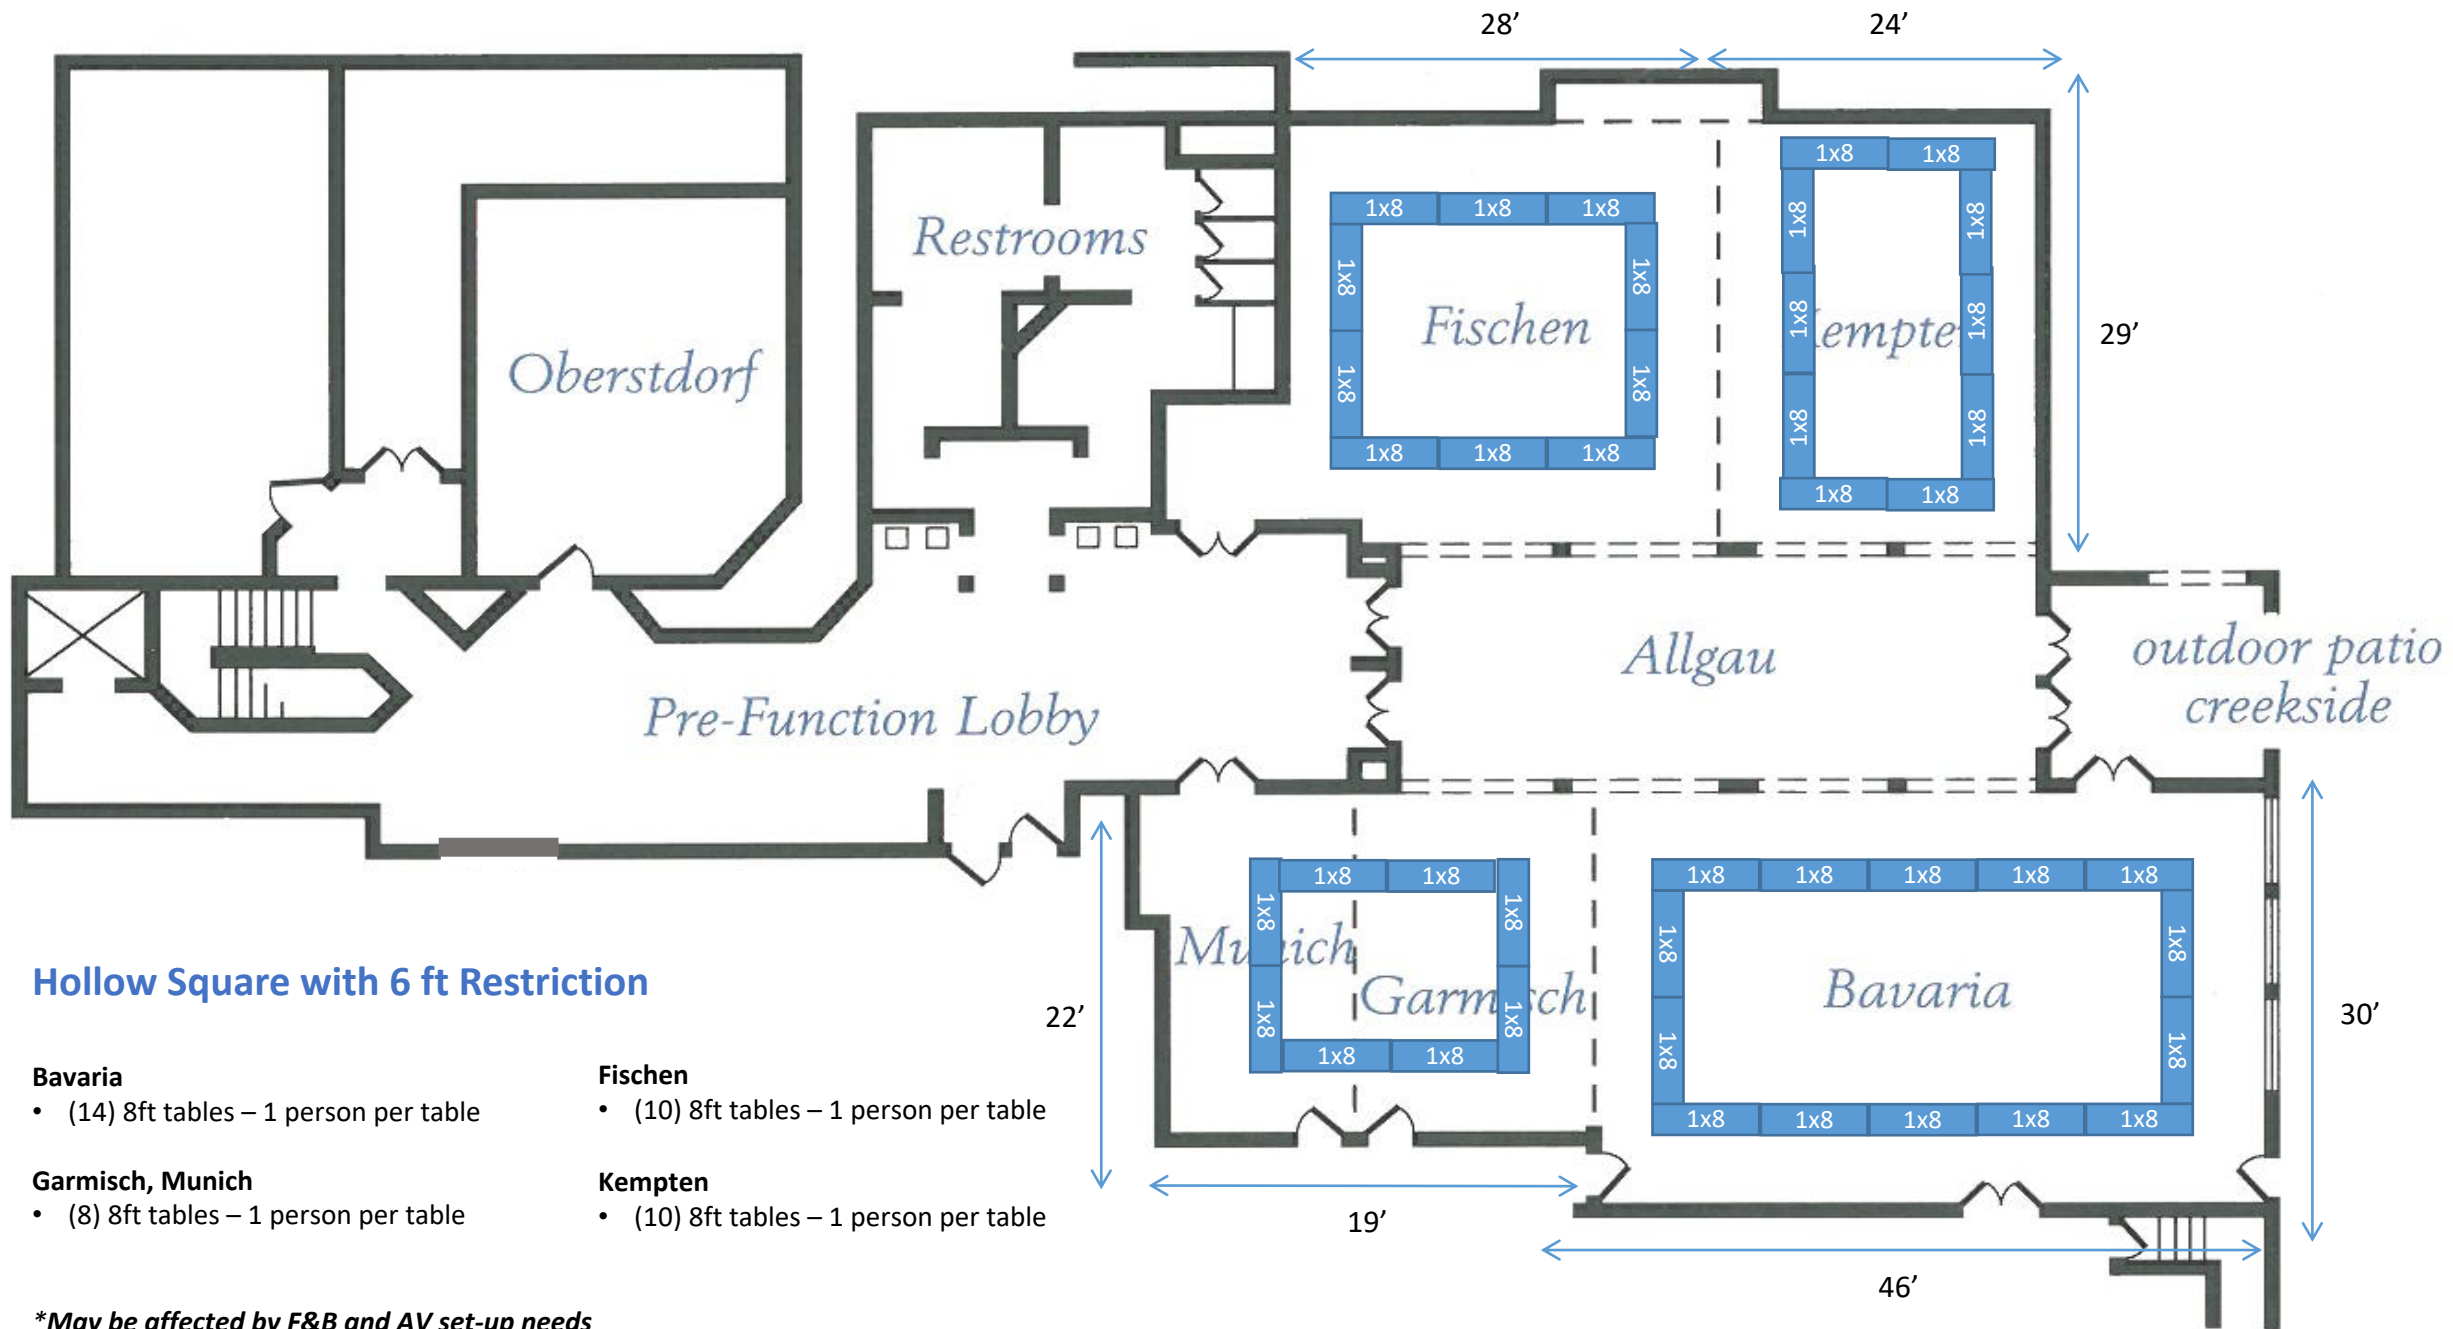

Fischen

- (9) 8ft tables – 1 person per table

Kempten

- (6) 8ft tables – 1 person per table

*May be affected by F&B and AV set-up needs

**Floorplans are not to scale

U-Shape with 6 ft Restriction

Bavaria, Garmisch, Munich

- (16) 8ft tables – 1 person per table

Fischen, Kempten

- (12) 8ft tables – 1 person per table

*May be affected by F&B and AV set-up needs

**Floorplans are not to scale

Hollow Square with 6 ft Restriction

Bavaria, Garmisch, Munich

- (18) 8ft tables – 1 person per table

Fischen, Kempten

- (14) 8ft tables – 1 person per table

**May be affected by F&B and AV set-up needs*

***Floorplans are not to scale*

**May be affected by F&B and AV set-up needs*

***Floorplans are not to scale*

 Indicates seating positions

Crescent Rounds with 6 ft Restriction

Bavaria

- (6) 6ft tables – 2 people per table

Garmisch, Munich

- (4) 6ft tables – 2 people per table

Fischen