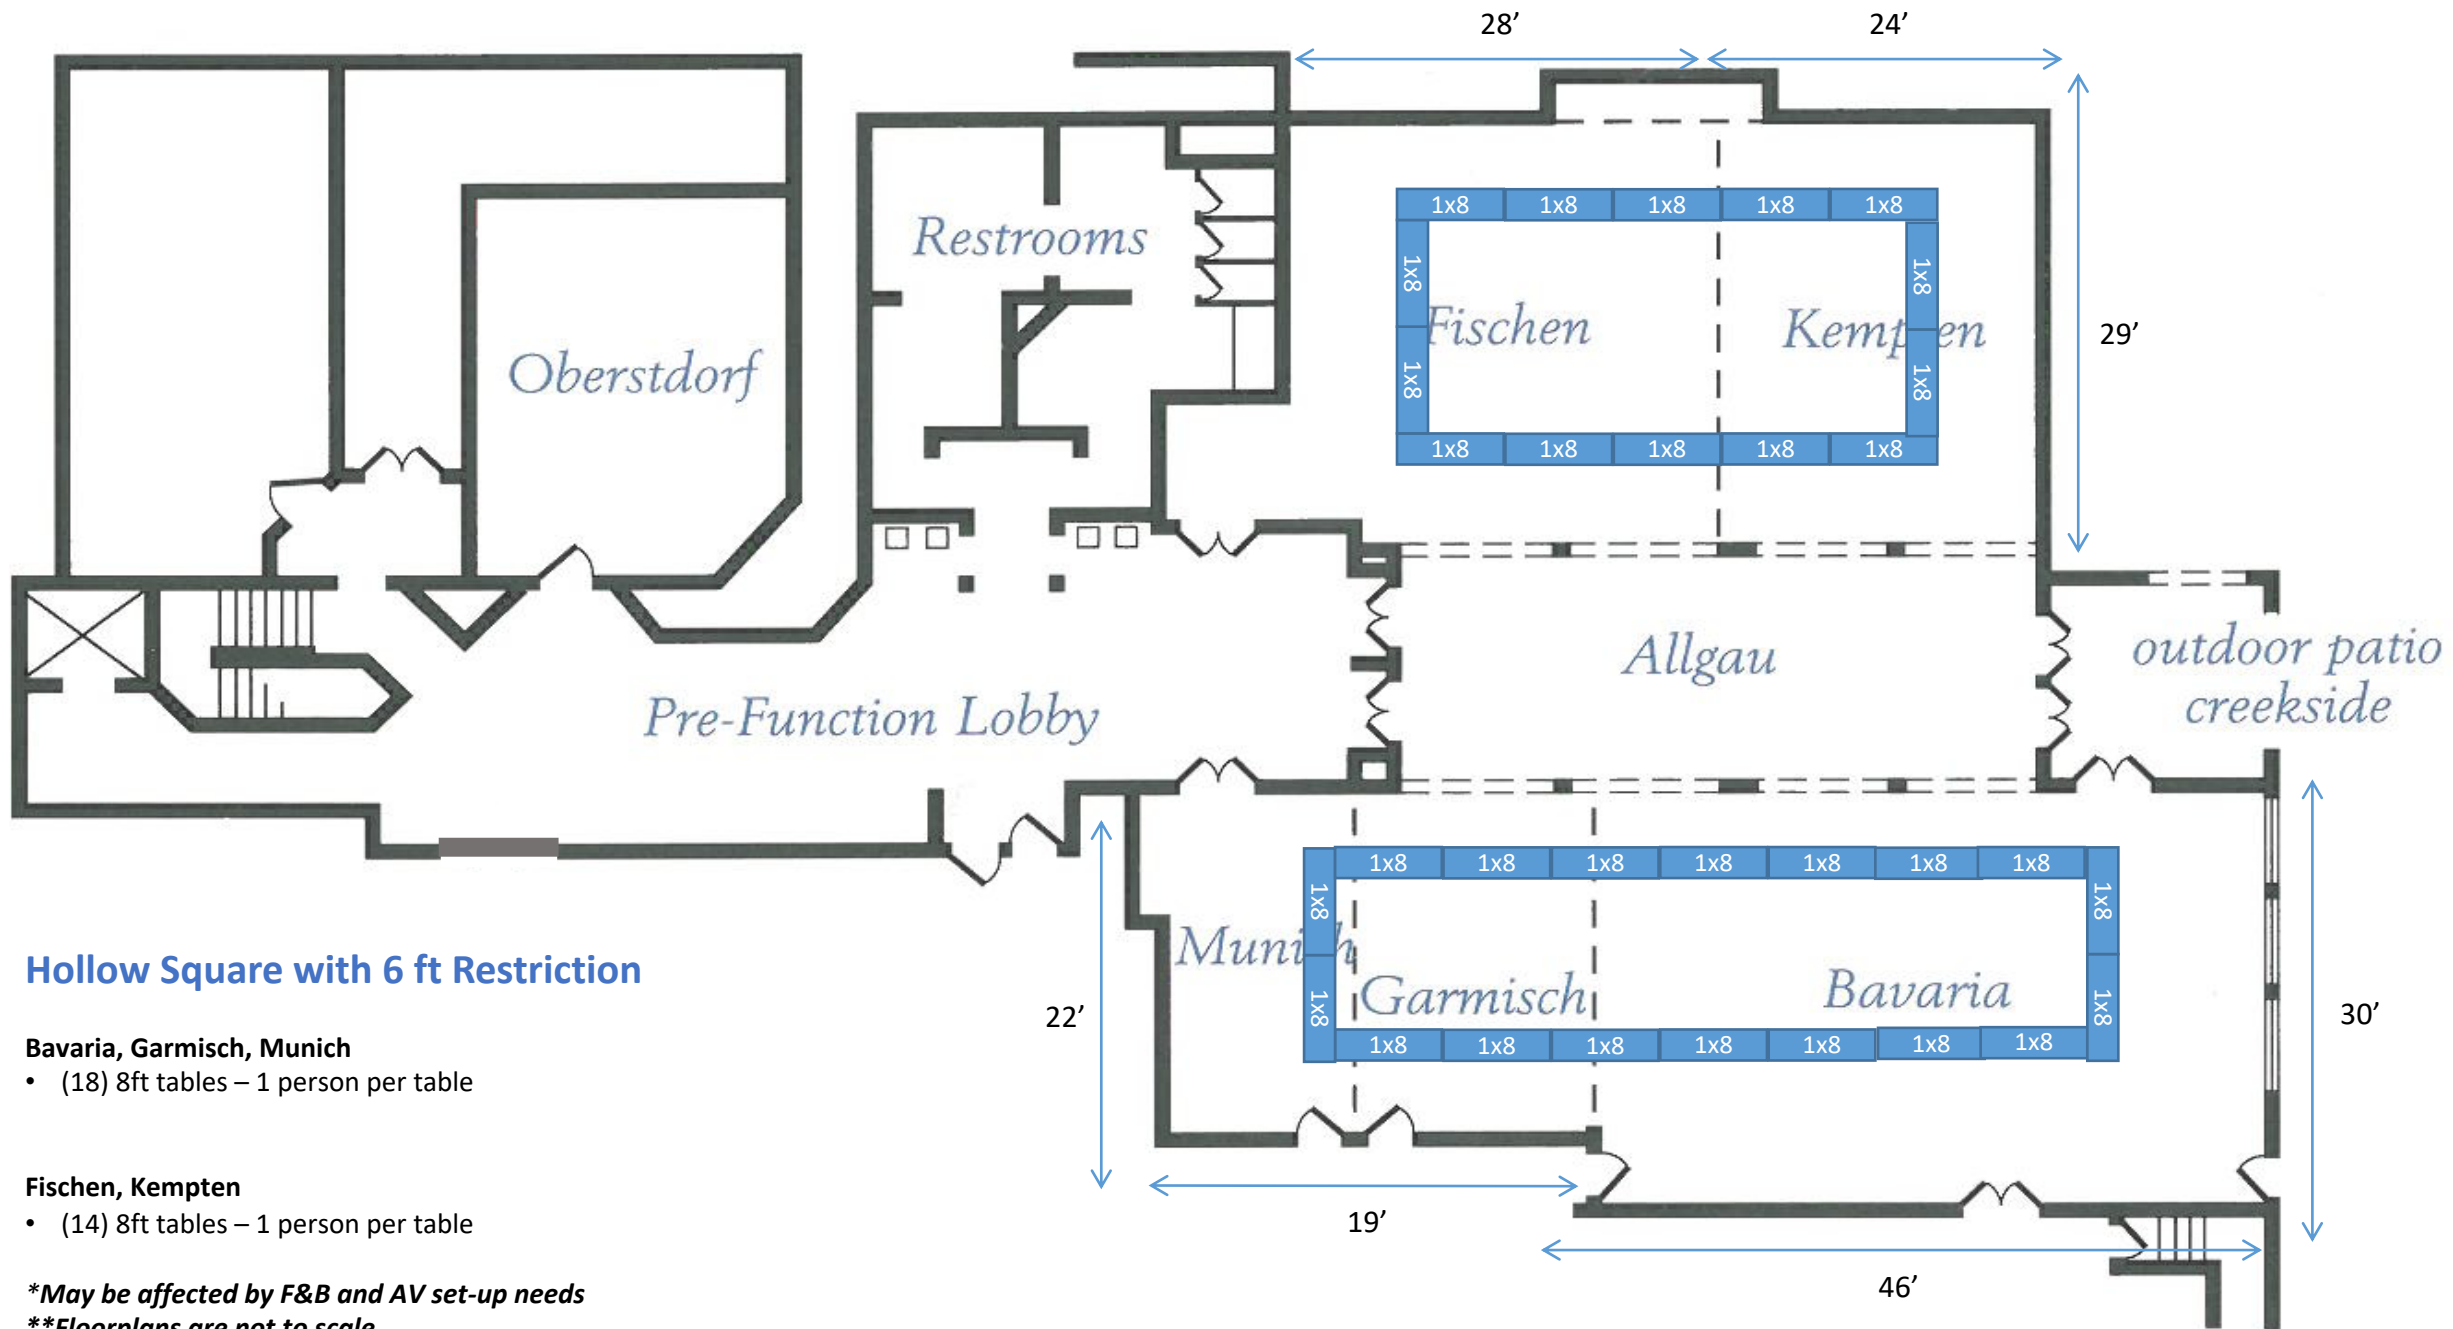

Fischen

- (9) 8ft tables – 1 person per table

Kempten

- (6) 8ft tables – 1 person per table

*May be affected by F&B and AV set-up needs

**Floorplans are not to scale

U-Shape with 6 ft Restriction

Bavaria, Garmisch, Munich

- (16) 8ft tables – 1 person per table

Fischen, Kempten

- (12) 8ft tables – 1 person per table

*May be affected by F&B and AV set-up needs

**Floorplans are not to scale

Hollow Square with 6 ft Restriction

Bavaria, Garmisch, Munich

- (18) 8ft tables – 1 person per table

Fischen, Kempten

- (14) 8ft tables – 1 person per table

**May be affected by F&B and AV set-up needs*

***Floorplans are not to scale*

**May be affected by F&B and AV set-up needs*

***Floorplans are not to scale*

 Indicates seating positions

Crescent Rounds with 6 ft Restriction

Bavaria

- (6) 6ft tables – 2 people per table

Garmisch, Munich

- (4) 6ft tables – 2 people per table

Fischen