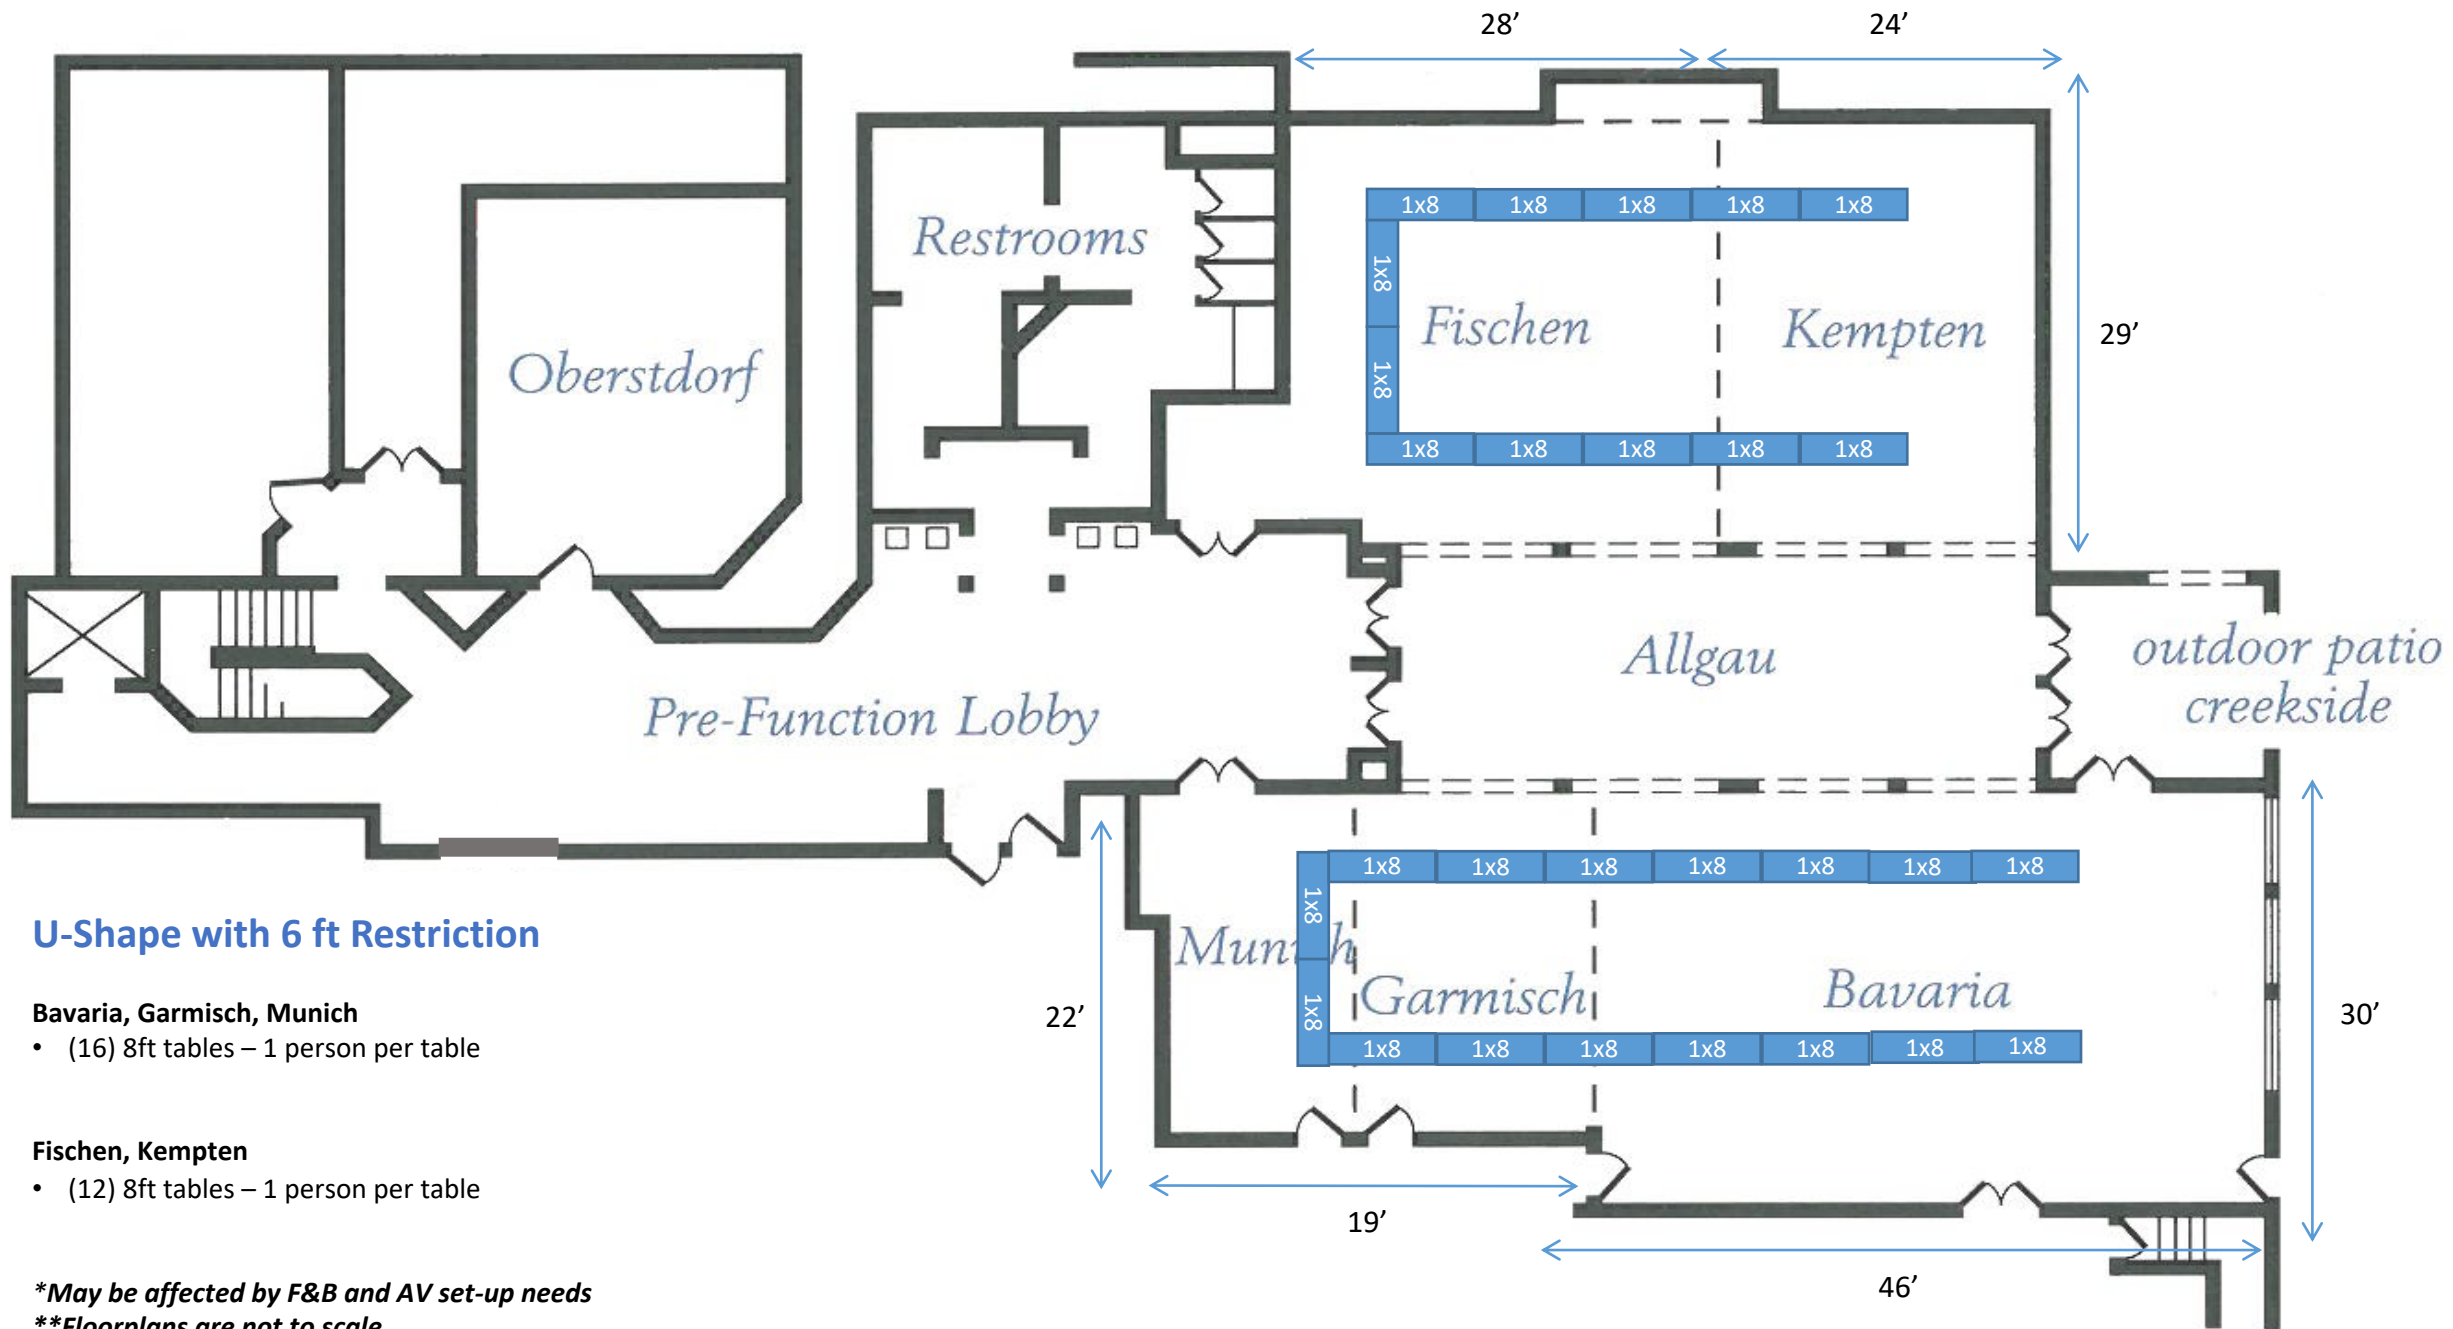

**May be affected by F&B and AV set-up needs*

***Floorplans are not to scale*

Classroom with 6 ft Restriction

Bavaria

- (12) 8ft tables – 1 person per table

Garmisch, Munich

- (6) 8ft tables – 1 person per table

Fischen

- (9) 8ft tables – 1 person per table

Kempten

- (6) 8ft tables – 1 person per table

*May be affected by F&B and AV set-up needs

**Floorplans are not to scale

U-Shape with 6 ft Restriction

Bavaria, Garmisch, Munich

- (16) 8ft tables – 1 person per table

Fischen, Kempten

- (12) 8ft tables – 1 person per table

*May be affected by F&B and AV set-up needs

**Floorplans are not to scale

Hollow Square with 6 ft Restriction

Bavaria, Garmisch, Munich