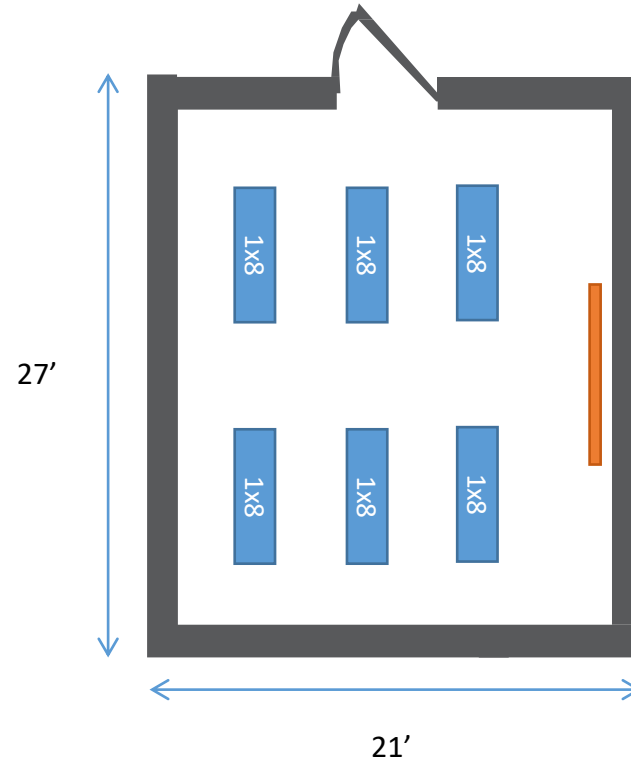

**May be affected by F&B and AV set-up needs*

***Floorplans are not to scale*

Hindelang with 6ft Restriction

U-Shape

- (6) 8ft tables – 1 person per table

Hollow Square

- (6) 8ft tables – 1 person per table

**May be affected by F&B and AV set-up needs*

***Floorplans are not to scale*

Hindelang with 6ft Restriction

Classroom

- (6) 8ft tables – 1 person per table

Theater

- (12) Seats

**May be affected by F&B and AV set-up needs*

***Floorplans are not to scale*

King's Club with 6ft Restriction (based on existing seating)

Library

- (6) Seats

Back Area

- (12) Seats

TOTAL

- (18) Seats

- (6) People standing

TOTAL

- (26) People standing

**May be affected by F&B and AV set-up needs*

***Floorplans are not to scale*

Ludwig's with 6ft Restriction (Rounds)

Terrace

- (6) 6ft tables – 2 people per table