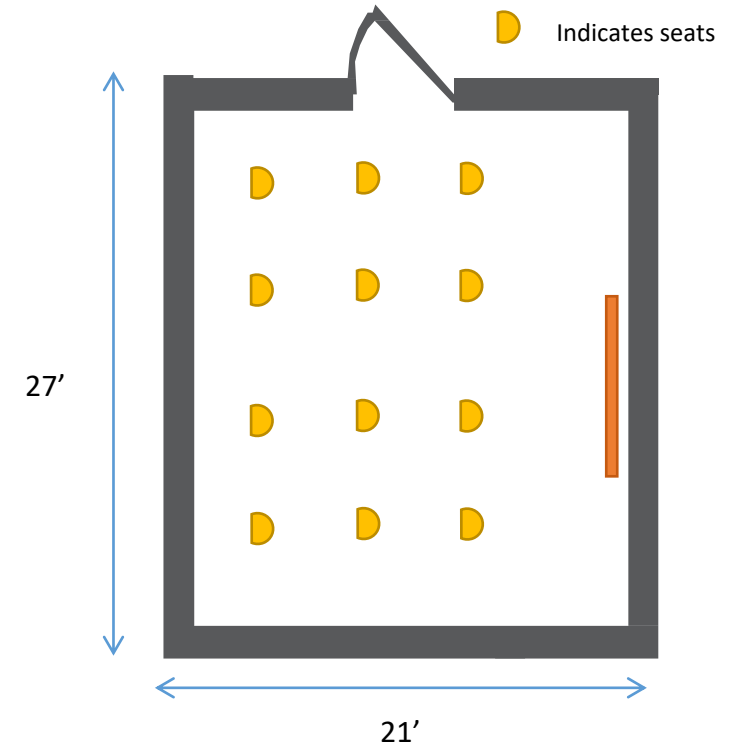

**May be affected by F&B and AV set-up needs*

***Floorplans are not to scale*

Hindelang with 6ft Restriction

U-Shape

- (6) 8ft tables – 1 person per table

Hollow Square

- (6) 8ft tables – 1 person per table

**May be affected by F&B and AV set-up needs*

***Floorplans are not to scale*

Hindelang with 6ft Restriction

Classroom

- (6) 8ft tables – 1 person per table

Theater

- (12) Seats

**May be affected by F&B and AV set-up needs*

***Floorplans are not to scale*

King's Club with 6ft Restriction (based on existing seating)

Library

- (6) Seats

Back Area

- (12) Seats

TOTAL

- (18) Seats

**May be affected by F&B and AV set-up needs*

***Floorplans are not to scale*

Ludwig's with 6ft Restriction (Reception)

Terrace

- (12) People standing

Sunroom

- (8) People standing

Stuberl