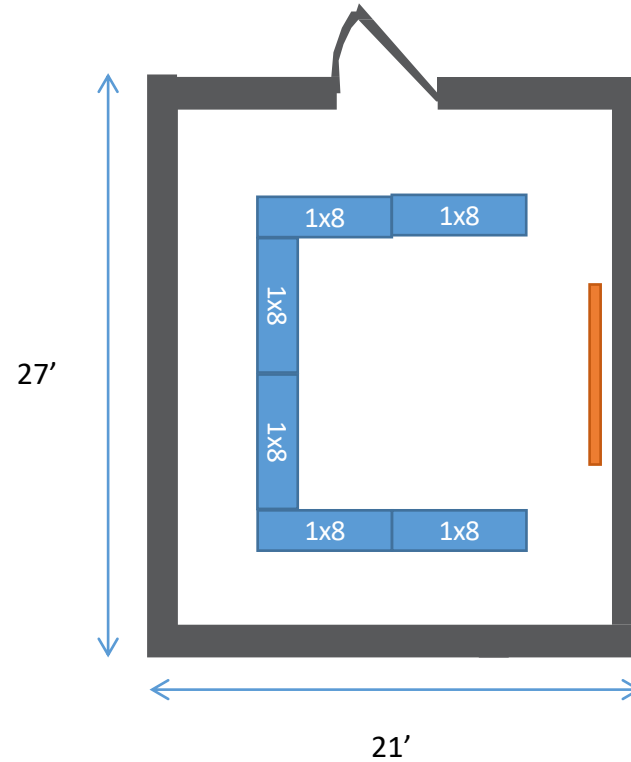

6ft Restriction Meeting Room Capacities – Level 2

Meeting Room	Area	Size	Classroom	U-Shape	Hollow Square	Crescent Rounds	Theater
Hindelang	567	21' x 27'	6	6	8	-	12

Event Space	Reception	Dinner (Rounds)	Dinner (Rectangles)
King's Club Back and Library	18	-	-
King's Club Library	6	-	-
Ludwig's Restaurant	26	26	26
Ludwig's Terrace and Sunroom	20	20	20
Ludwig's Terrace	12	12	12
Ludwig's Stuberl	6	6	6

**May be affected by F&B and AV set-up needs*

***Floorplans are not to scale*

Hindelang with 6ft Restriction

U-Shape

- (6) 8ft tables – 1 person per table

Hollow Square

- (6) 8ft tables – 1 person per table

**May be affected by F&B and AV set-up needs*

***Floorplans are not to scale*

Hindelang with 6ft Restriction

Classroom

- (6) 8ft tables – 1 person per table

Theater

- (12) Seats

**May be affected by F&B and AV set-up needs*

***Floorplans are not to scale*

King's Club with 6ft Restriction (based on existing seating)

Library

- (6) Seats

Back Area

- (12) Seats

TOTAL

- (18) Seats