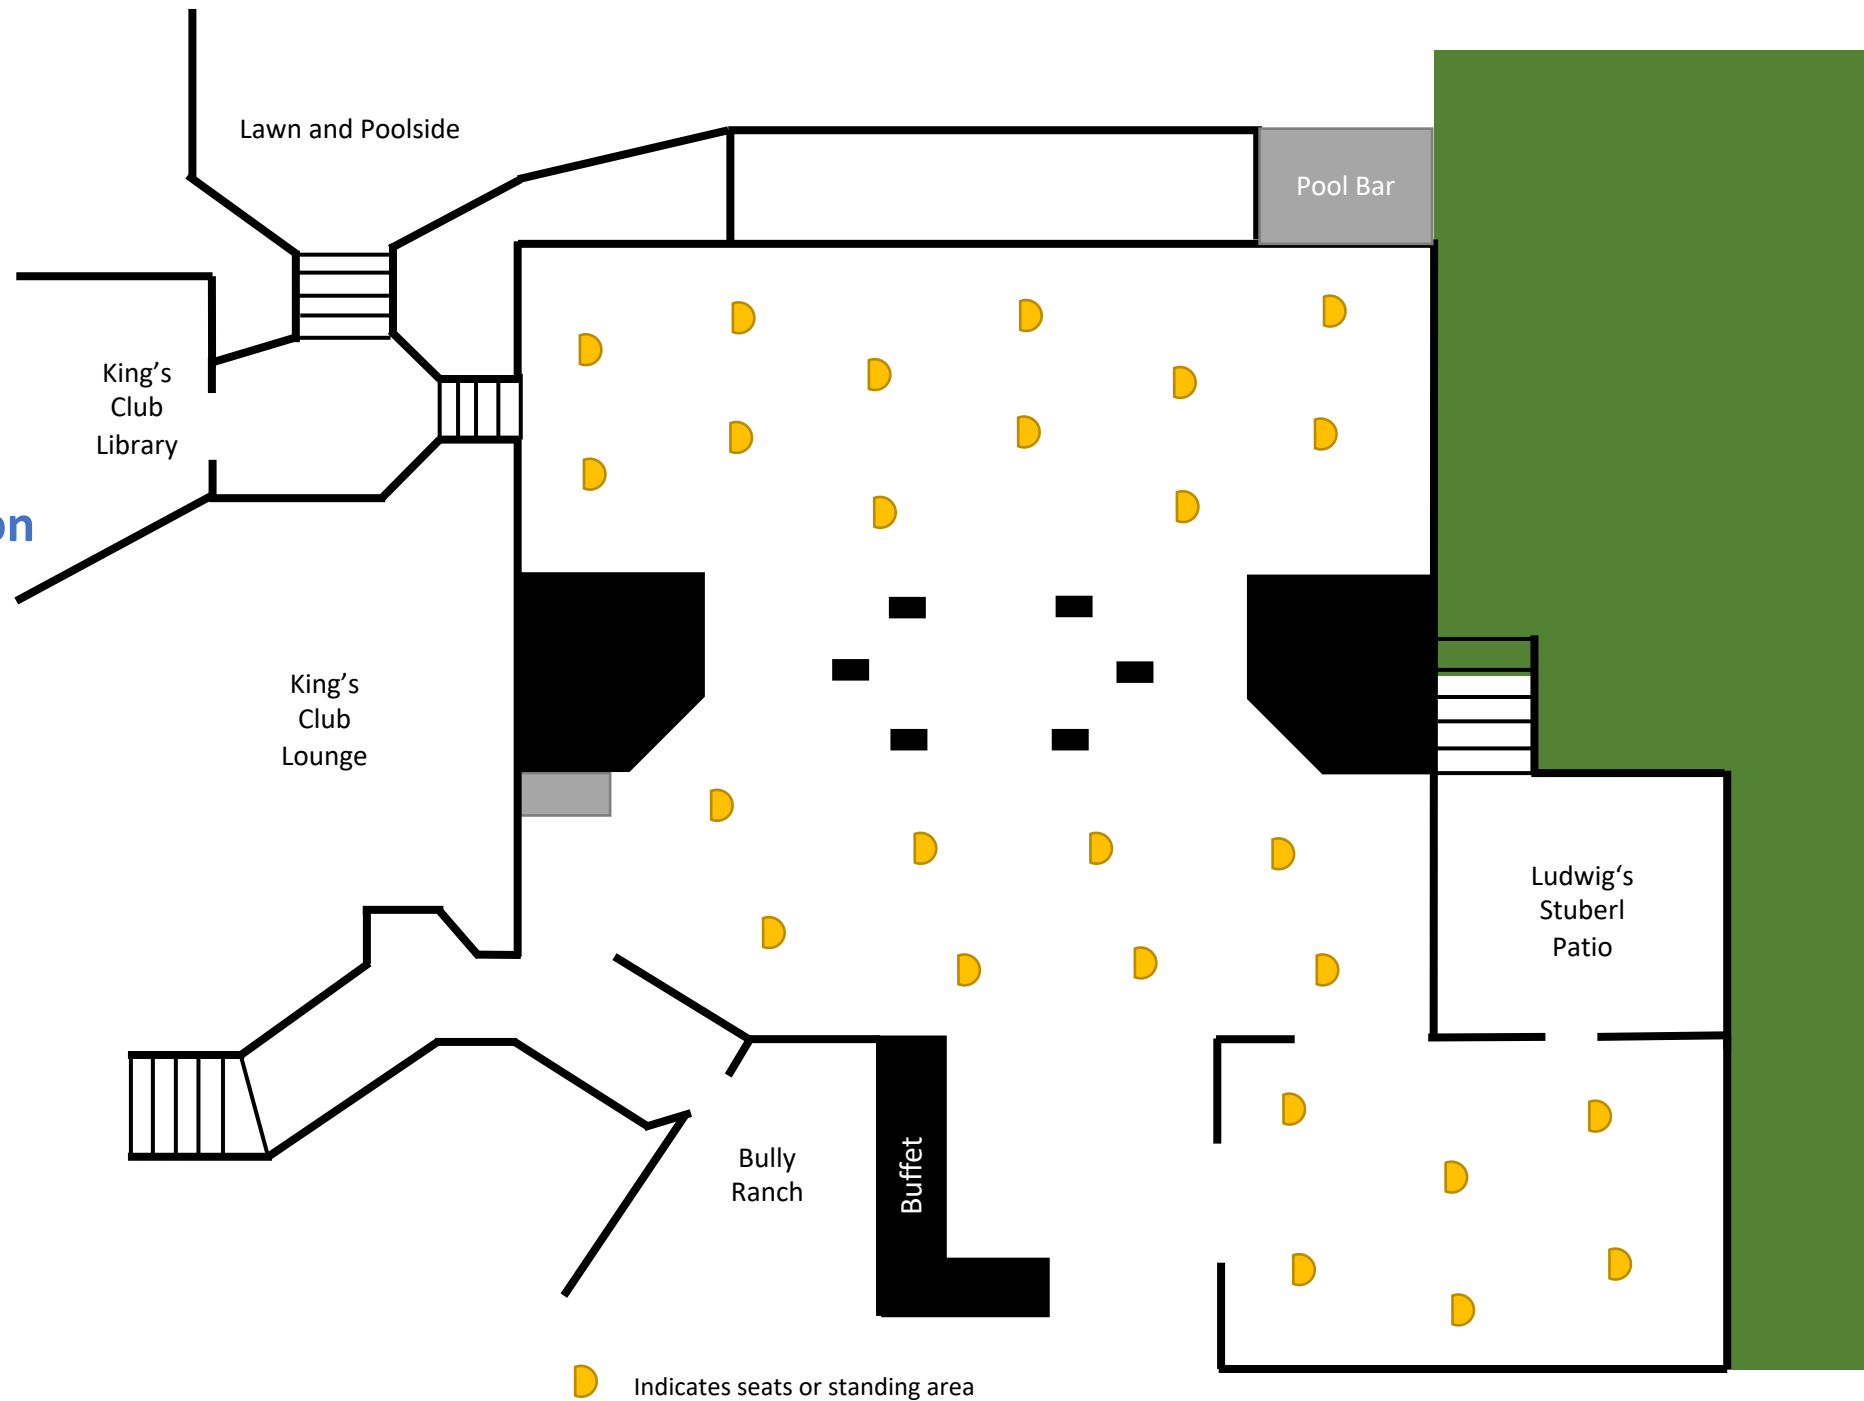

***Floorplans are not to scale*

King's Club with 6ft Restriction (based on existing seating)

Library

- (6) Seats

Back Area

- (12) Seats

TOTAL

- (18) Seats

**May be affected by F&B and AV set-up needs*

***Floorplans are not to scale*

Ludwig's with 6ft Restriction (Reception)

Terrace

- (12) People standing

Sunroom

- (8) People standing

Stuberl

- (6) People standing

TOTAL

- (26) People standing

**May be affected by F&B and AV set-up needs*

***Floorplans are not to scale*

Ludwig's with 6ft Restriction (Rounds)

Terrace

- (6) 6ft tables – 2 people per table

Sunroom

- (4) 6ft tables – 2 people per table

Stuberl

- (3) 6ft tables – 2 people per table

TOTAL

- (13) 6ft tables – 2 people per table

**May be affected by F&B and AV set-up needs*

***Floorplans are not to scale*