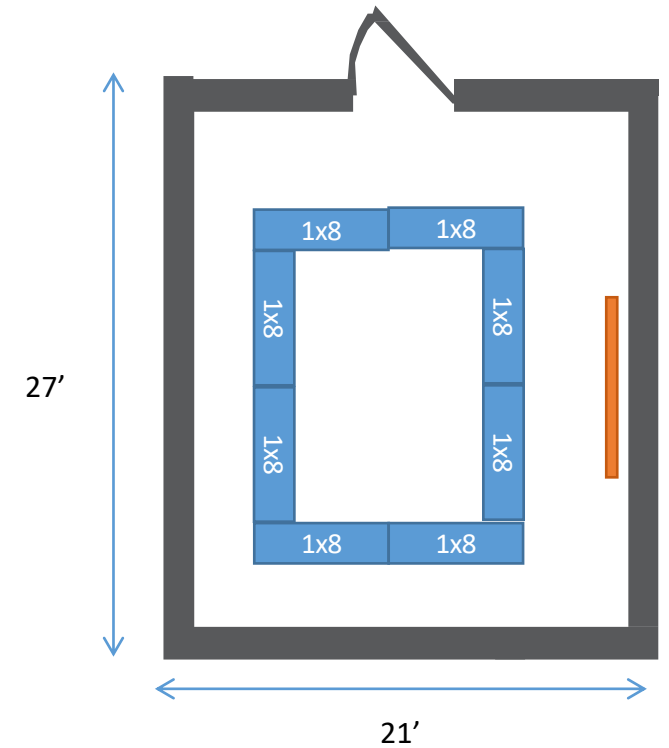

**May be affected by F&B and AV set-up needs*

***Floorplans are not to scale*

Hindelang with 6ft Restriction

U-Shape

- (6) 8ft tables – 1 person per table

Hollow Square

- (6) 8ft tables – 1 person per table

**May be affected by F&B and AV set-up needs*

***Floorplans are not to scale*

Hindelang with 6ft Restriction

Classroom

- (6) 8ft tables – 1 person per table

Theater

- (12) Seats

**May be affected by F&B and AV set-up needs*

***Floorplans are not to scale*

King's Club with 6ft Restriction (based on existing seating)

Library

- (6) Seats

Back Area

- (12) Seats

TOTAL

- (18) Seats

- (13) 6ft tables – 2 people per table

**May be affected by F&B and AV set-up needs*

***Floorplans are not to scale*