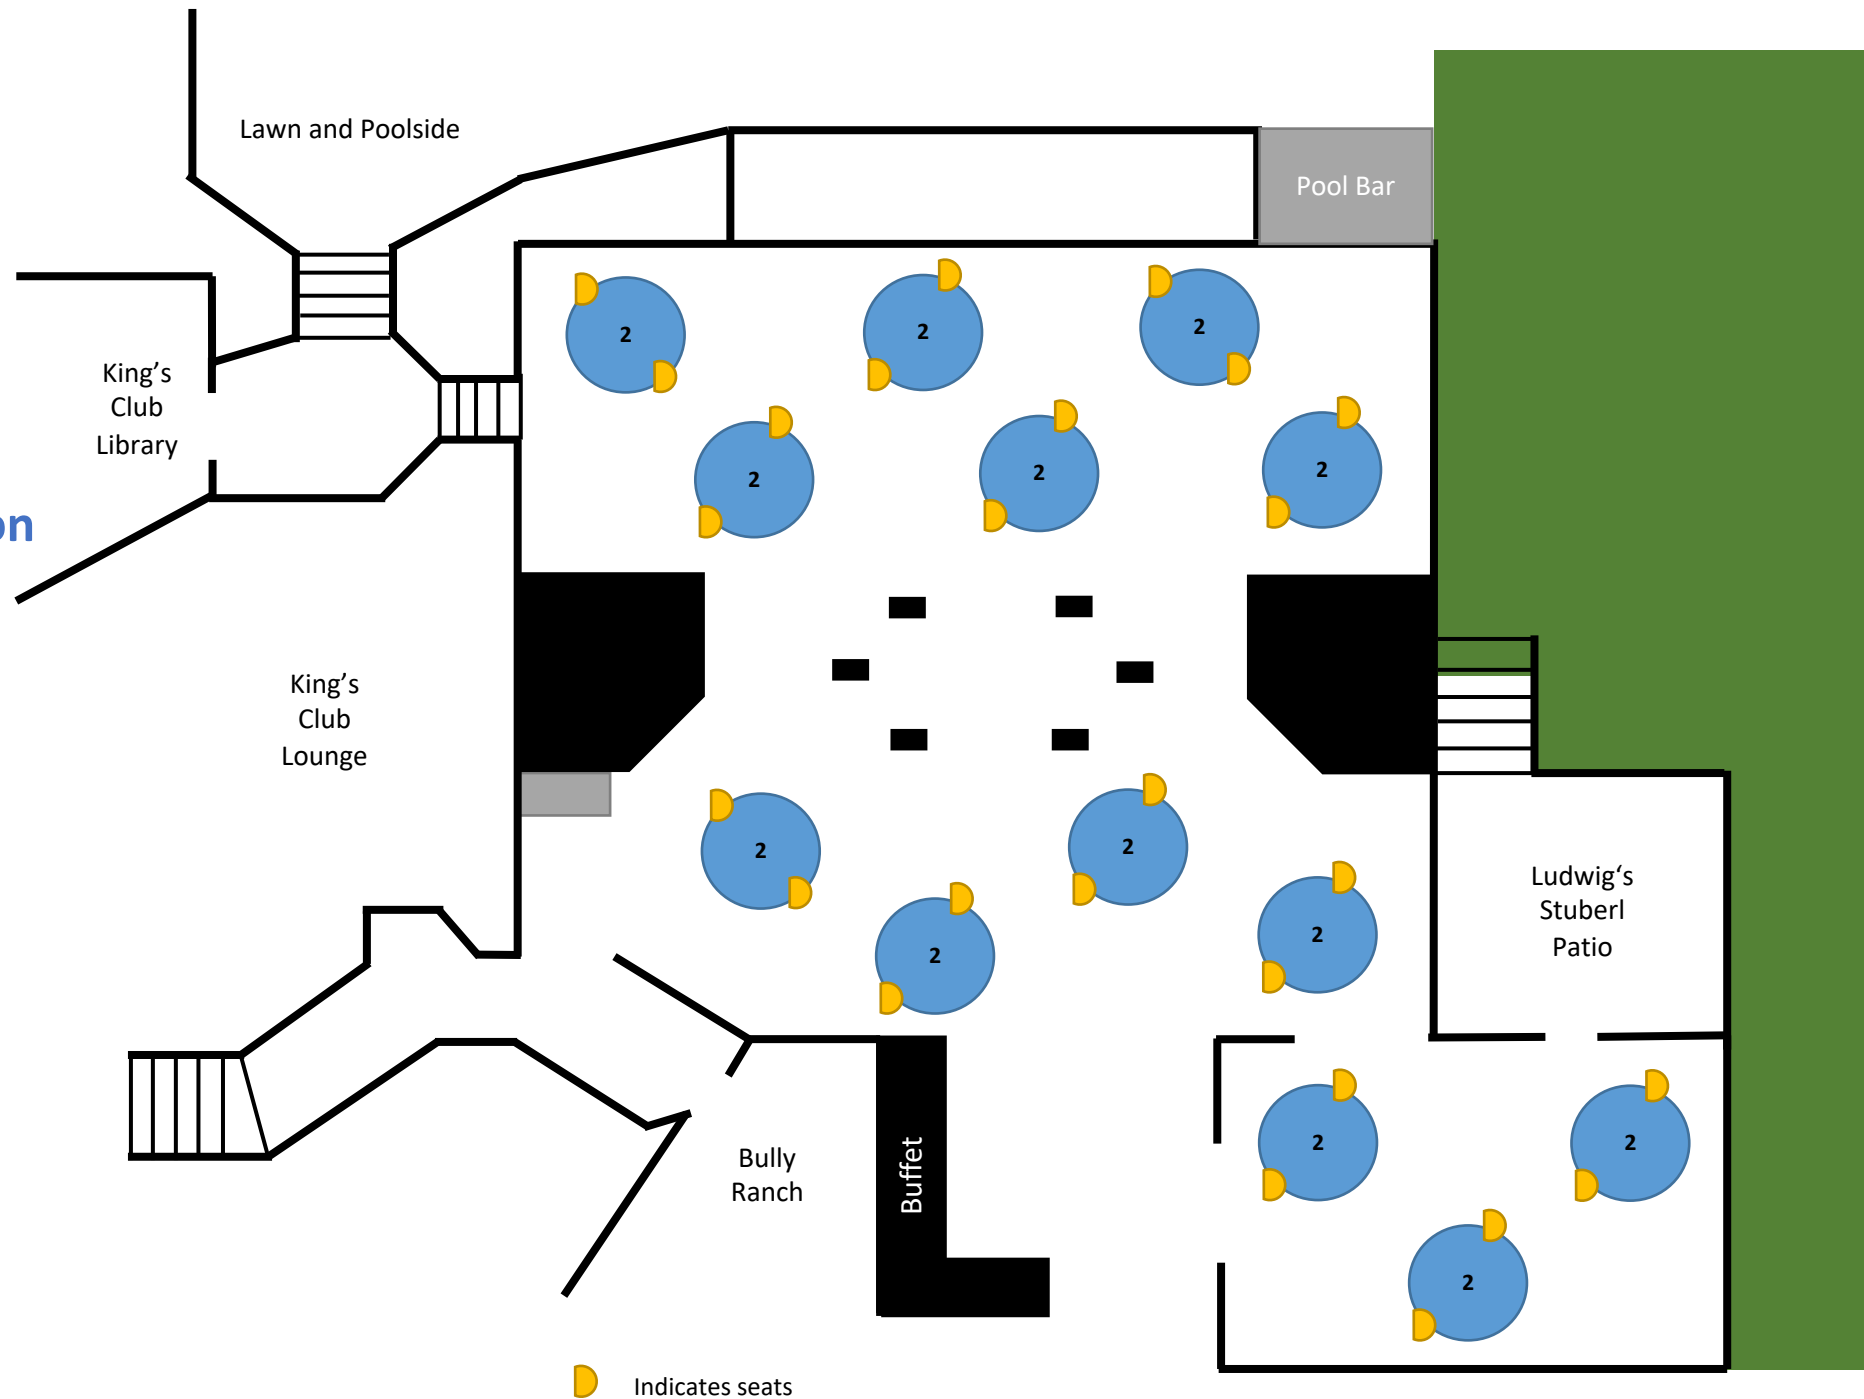

***Floorplans are not to scale*

King's Club with 6ft Restriction (based on existing seating)

Library

- (6) Seats

Back Area

- (12) Seats

TOTAL

- (18) Seats

- (6) People standing

TOTAL

- (26) People standing

**May be affected by F&B and AV set-up needs*

***Floorplans are not to scale*

Ludwig's with 6ft Restriction (Rounds)

Terrace

- (6) 6ft tables – 2 people per table

Sunroom

- (4) 6ft tables – 2 people per table

Stuberl

- (3) 6ft tables – 2 people per table

TOTAL

- (13) 6ft tables – 2 people per table

**May be affected by F&B and AV set-up needs*

***Floorplans are not to scale*

Ludwig's with 6ft Restriction (Rectangles)

Terrace

- (6) 6ft tables – 2 people per table

Sunroom

- (4) 6ft tables – 2 people per table

Stuberl

- (3) 6ft tables – 2 people per table

TOTAL